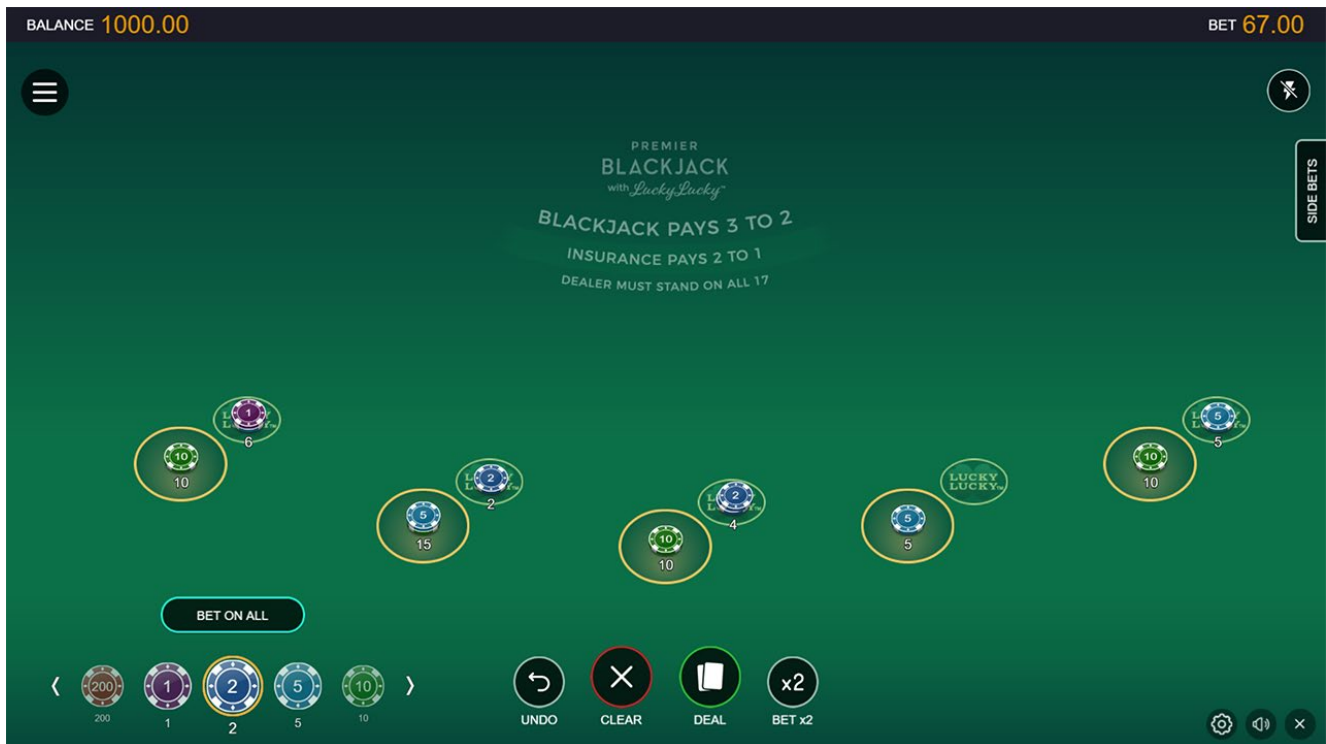

BASE GAME FEATURE INFORMATION

FEATURE NAME	Multi Hand
TRIGGER CONDITION	Place a chip in the available bet circles before each round
FEATURE TYPE	• Gameplay enhancement feature • Allows up to 3 hands on mobile and 5 hands on desktop • Each hand supports the full range of available features, such as split, double down and insurance