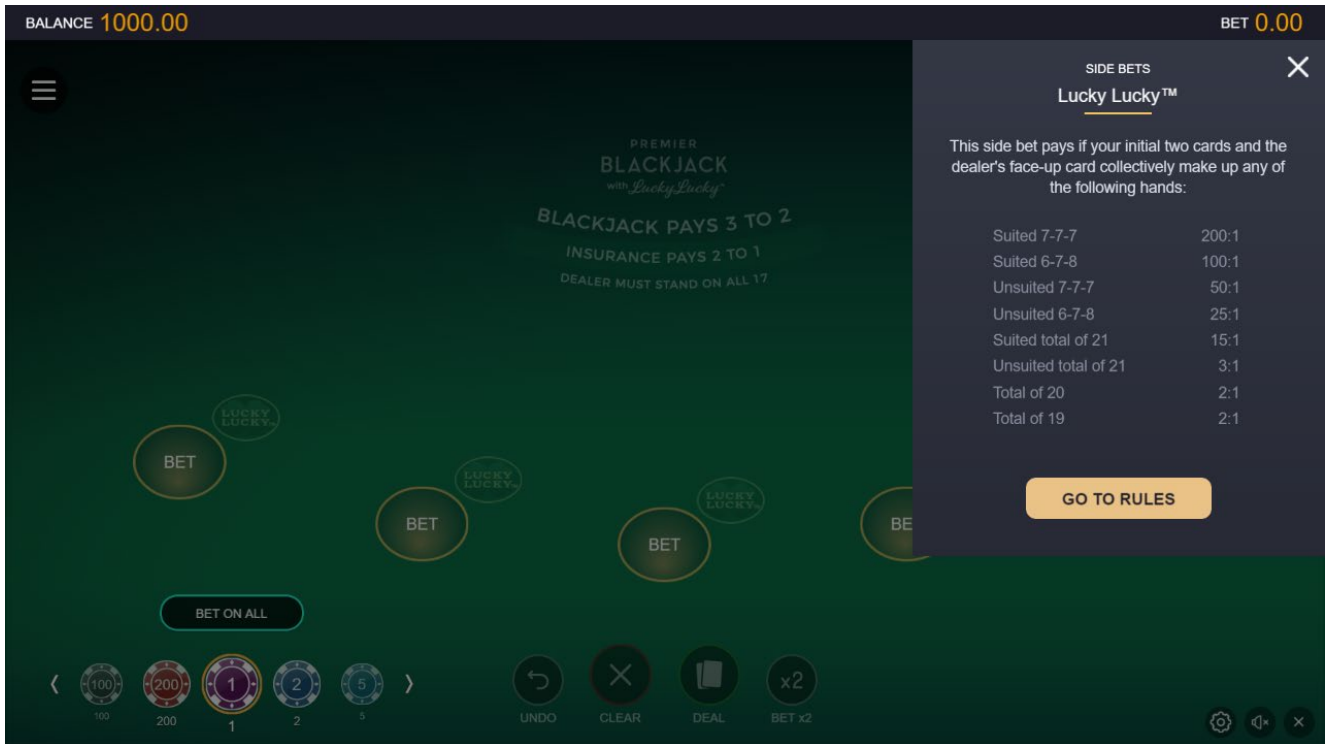

## GENERAL INFORMATION

GAME THEME	Modern Casino
FEATURES	<p><b>Side Bets</b></p> <ul style="list-style-type: none"> <li>Lucky Lucky™</li> </ul> <p><b>Standard Side Bets:</b></p> <ul style="list-style-type: none"> <li>Double Down</li> <li>Insurance</li> <li>Split Hands</li> </ul> <p><b>Gameplay Enhancements:</b></p> <ul style="list-style-type: none"> <li>Turbo mode</li> <li>Left Hand Mode</li> </ul>
FREE GAMES	No
ASPECT RATIO	Dynamic Scaling
LANGUAGE SUPPORT	<p><b>32 Languages</b></p> <p><b>Fully Translated:</b> Bulgarian (bg), Chinese Simplified (zh-cn), Croatian (hr), Czech (cs), Danish (da), Dutch (nl), English (en), Finnish (fi), French (fr), German (de), Greek (el), , Hindi (hi), Hungarian (hu), Indonesian (id), Italian (it), Japanese (ja), Korean (ko), Latvian (lv), Norwegian (no), Polish (pl), Portuguese (pt), Portuguese Brazilian (pt-br), Romanian (ro), Russian (ru), Slovakian (sk), Slovenian (sl), Spanish (es), Swedish (sv), Turkish (tr), Thai (th), Vietnamese (vi)</p> <p><b>Semi Translated:</b> <i>(no dealer voice in native language)</i> Lithuanian (lt)</p>
GAME ID	PremierBlackjackWithLuckyLucky
SCREEN FOOTPRINT	1280 x 720 Responsive

BASE GAME FEATURE INFORMATION

FEATURE NAME	Multi Hand
TRIGGER CONDITION	Place a chip in the available bet circles before each round
FEATURE TYPE	<ul style="list-style-type: none"> <li>• Gameplay enhancement feature</li> <li>• Allows up to 3 hands on mobile and 5 hands on desktop</li> <li>• Each hand supports the full range of available features, such as split, double down and insurance</li> </ul>

BASE GAME FEATURE INFORMATION

FEATURE NAME	Lucky Lucky
TRIGGER CONDITION	Place a chip in the Lucky Lucky bet area after the main bet has been placed
FEATURE TYPE	<ul style="list-style-type: none"> <li>• Additional betting option with a new way to win</li> <li>• Lucky Lucky wins pay according to side bet rules</li> <li>• Lucky Lucky is available on 3 hands on mobile and 5 hands on desktop</li> </ul>