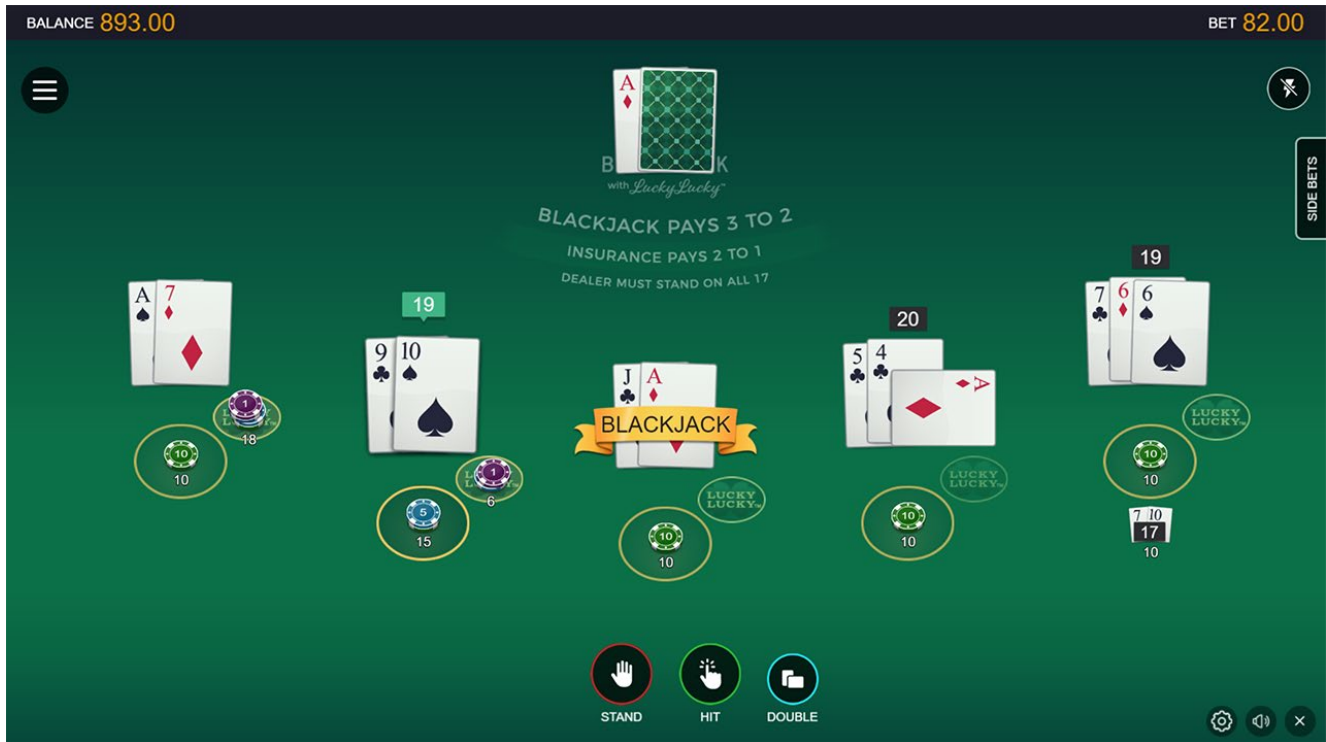

# PREMIER BLACKJACK

with *Lucky Lucky*<sup>TM</sup>

SSwitch Studios is proud to present Premier Blackjack with Lucky Lucky - the second Blackjack title in an exciting new suite of modern table game releases featuring popular side bets.

Premier Blackjack with Lucky Lucky introduces the titular side bet to the studio's hugely successful Blackjack offering. This exciting addition introduces even more player-choice to the strategic game of Blackjack, offering more ways to win than ever before.

BASE GAME FEATURE INFORMATION

FEATURE NAME	Lucky Lucky
TRIGGER CONDITION	Place a chip in the Lucky Lucky bet area after the main bet has been placed
FEATURE TYPE	<ul style="list-style-type: none"> <li>• Additional betting option with a new way to win</li> <li>• Lucky Lucky wins pay according to side bet rules</li> <li>• Lucky Lucky is available on 3 hands on mobile and 5 hands on desktop</li> </ul>