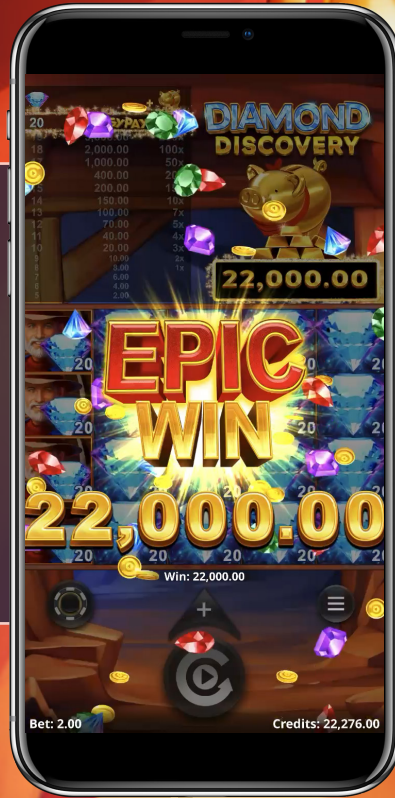

DIAMOND DISCOVERY

PIGGYPAYS™

8 or more Diamond or Diamond Wild symbols scattered on the reels also award the displayed PIGGYPAYS™ meter value multiplied by the corresponding multiplier.

When the PIGGYPAYS™ meter is awarded, the total contributed value resets.

RELEASE DATE
DECEMBER 2022

RTP

96.47%

BASE GAME

58.15%

FEATURES

38.31%

Also offered alternative RTP versions, please contact account manager

FREE SPINS

3, 4 or 5 Bonus symbols on reels trigger 10, 20 or 50 Free Spins respectively.

On every spin, all Wild symbols on screen will upgrade to Diamond Wild symbols. PIGGYPAYS™ meter is locked in during Free Spins.