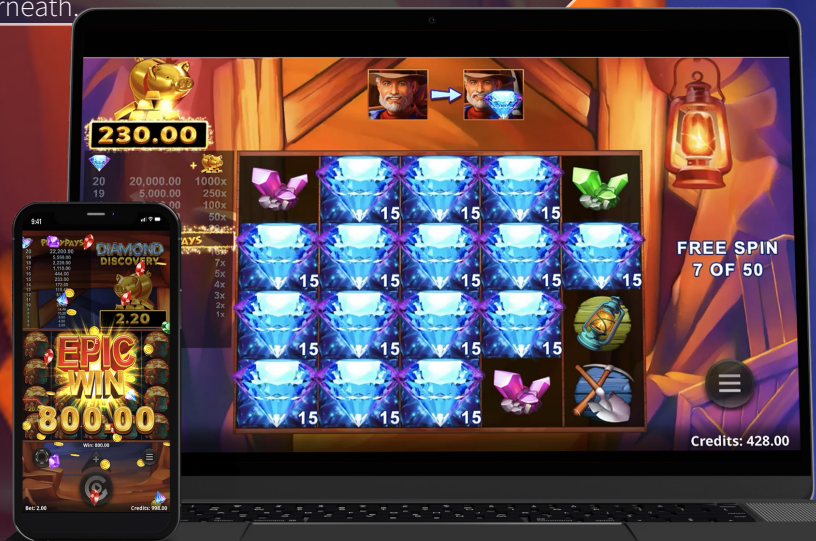

DIAMOND DISCOVERY

PIGGYPAYS™

8 or more Diamond or Diamond Wild symbols scattered on the reels also award the displayed PIGGYPAYS™ meter value multiplied by the corresponding multiplier.

When the PIGGYPAYS™ meter is awarded, the total contributed value resets.

FREE SPINS

3, 4 or 5 Bonus symbols on reels trigger 10, 20 or 50 Free Spins respectively.

On every spin, all Wild symbols on screen will upgrade to Diamond Wild symbols. PIGGYPAYS™ meter is locked in during Free Spins.

RANDOM REVEAL STACKS

On every spin, Random Reveal symbols transform to reveal a random symbol lying underneath.

WIN UP TO
241,150.00

FEATURES
RANDOM REVEAL STACKS
FREE SPINS
PIGGYPAYS™

GAMES  GLOBAL

SPINPLAY 
GAMES