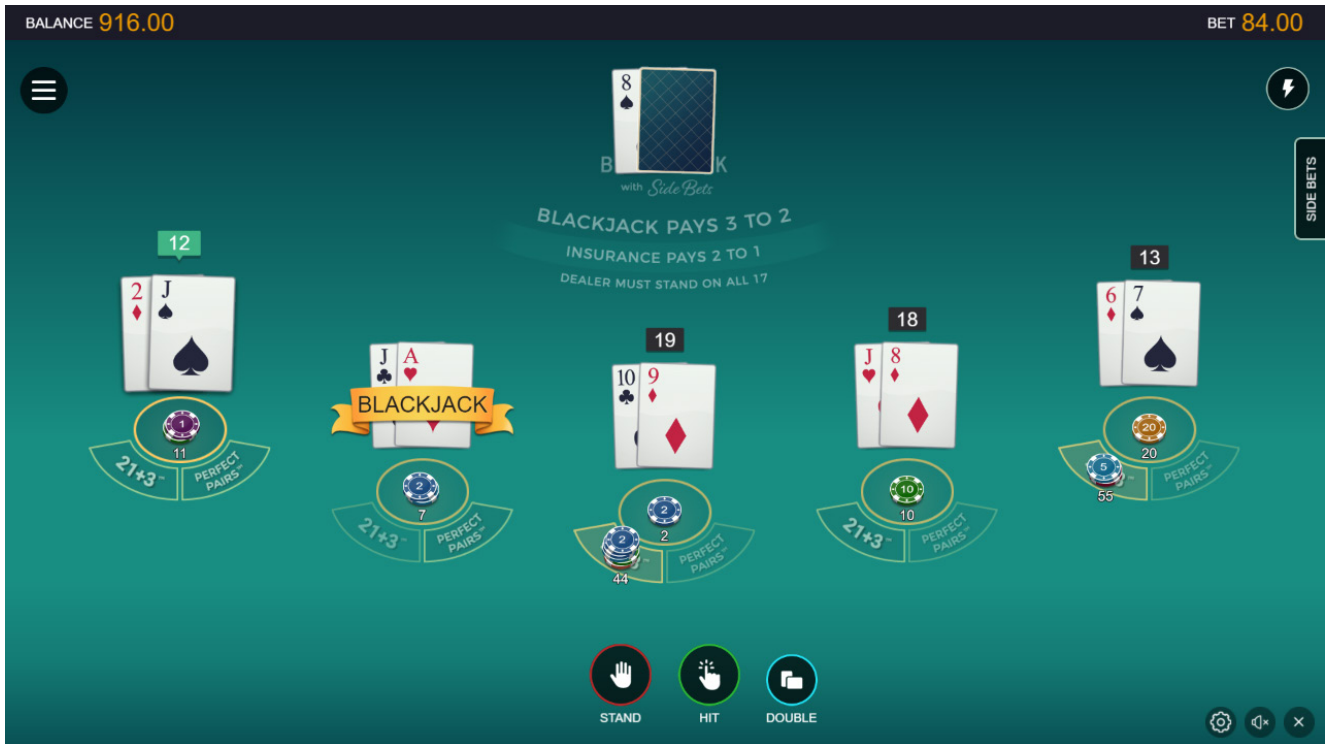

GENERAL INFORMATION

GAME THEME	Modern Casino
FEATURES	<p>Side Bets:</p> <ul style="list-style-type: none"> • 21 + 3™ • Perfect Pairs™ <p>Standard Side Bets:</p> <ul style="list-style-type: none"> • Double Down • Insurance • Split Hands <p>Gameplay Enhancements:</p> <ul style="list-style-type: none"> • Turbo mode • Left Hand Mode
FREE GAMES	No
ASPECT RATIO	Dynamic Scaling
LANGUAGE SUPPORT	<p>32 Languages</p> <p>Fully Translated: Bulgarian (bg), Chinese Simplified (zh-cn), Croatian (hr), Czech (cs), Danish (da), Dutch (nl), English (en), Finnish (fi), French (fr), German (de), Greek (el), , Hindi (hi), Hungarian (hu), Indonesian (id), Italian (it), Japanese (ja), Korean (ko), Latvian (lv), Norwegian (no), Polish (pl), Portuguese (pt), Portuguese Brazilian (pt-br), Romanian (ro), Russian (ru), Slovakian (sk), Slovenian (sl), Spanish (es), Swedish (sv), Turkish (tr), Thai (th), Vietnamese (vi)</p> <p>Semi Translated: (<i>no dealer voice in native language</i>) Lithuanian (lt)</p>
GAME ID	PremierBlackjackWithSideBets
SCREEN FOOTPRINT	1280 x 720 Responsive

BASE GAME FEATURE INFORMATION

FEATURE NAME	Multi Hand
TRIGGER CONDITION	Place a chip in the available bet circles before each round
FEATURE TYPE	<ul style="list-style-type: none"> • Gameplay enhancement feature • Allows up to 3 hands on mobile and 5 hands on desktop • Each hand supports the full range of available features, such as split, double down and insurance

BASE GAME FEATURE INFORMATION

FEATURE NAME	21+3
TRIGGER CONDITION	Place a chip in the 21+3 bet area after the main bet has been placed
FEATURE TYPE	<ul style="list-style-type: none"> • Additional betting option with a new way to win • 21+3 wins pay according to side bet rules • 21+3 available on 3 hand on mobile and 5 hands on desktop