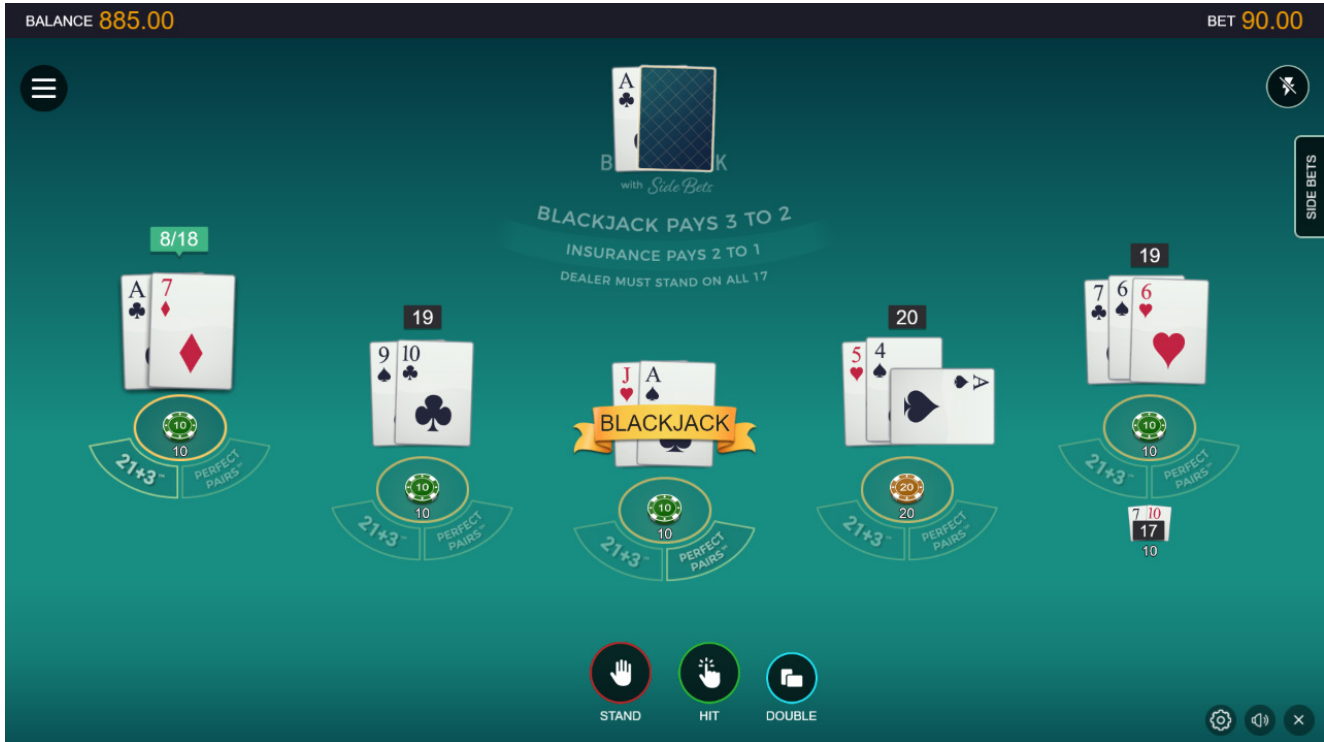

BASE GAME FEATURE INFORMATION

FEATURE NAME	Multi Hand
TRIGGER CONDITION	Place a chip in the available bet circles before each round
FEATURE TYPE	• Gameplay enhancement feature • Allows up to 3 hands on mobile and 5 hands on desktop • Each hand supports the full range of available features, such as split, double down and insurance