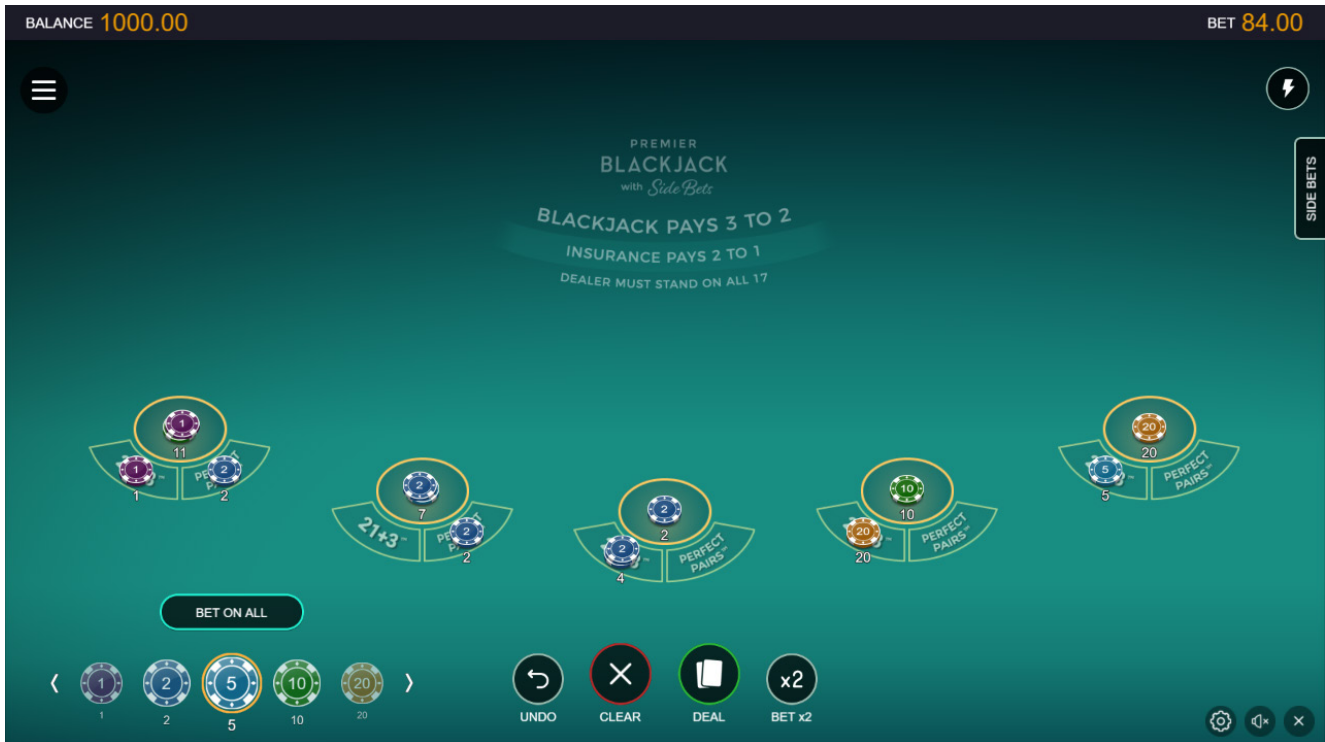

PREMIER BLACKJACK

with *Side Bets*

21 + 3

PERFECT
PAIRS

COMMERCIAL DATA SHEET

JULY 2021 RELEASE

[CLICK TO NAVIGATE]

INTRODUCTION	03
GAME DESCRIPTION	04
GAME FEATURES	05
STATISTICAL CHARACTERISTICS	08
GAME RULES	09
PAYTABLES	11
BUSINESS REASONS	12
MARKETING CONTENT	13
GAME LOGOS	14

Switch Studios is proud to present Premier Blackjack with Side Bets - the first Blackjack title in an exciting new suite of modern table game releases.

Premier Blackjack with Side Bets introduces two popular side bets to the studio's hugely successful Blackjack offering – the industry staples 21+3 and Perfect Pairs. These stimulating additions gift players with yet more choice in the strategic game of Blackjack, empowering players with more ways to win than ever before.

GENERAL INFORMATION

GAME THEME	Modern Casino
FEATURES	<p>Side Bets:</p> <ul style="list-style-type: none"> • 21 + 3™ • Perfect Pairs™ <p>Standard Side Bets:</p> <ul style="list-style-type: none"> • Double Down • Insurance • Split Hands <p>Gameplay Enhancements:</p> <ul style="list-style-type: none"> • Turbo mode • Left Hand Mode
FREE GAMES	No
ASPECT RATIO	Dynamic Scaling
LANGUAGE SUPPORT	<p>32 Languages</p> <p>Fully Translated: Bulgarian (bg), Chinese Simplified (zh-cn), Croatian (hr), Czech (cs), Danish (da), Dutch (nl), English (en), Finnish (fi), French (fr), German (de), Greek (el), , Hindi (hi), Hungarian (hu), Indonesian (id), Italian (it), Japanese (ja), Korean (ko), Latvian (lv), Norwegian (no), Polish (pl), Portuguese (pt), Portuguese Brazilian (pt-br), Romanian (ro), Russian (ru), Slovakian (sk), Slovenian (sl), Spanish (es), Swedish (sv), Turkish (tr), Thai (th), Vietnamese (vi)</p> <p>Semi Translated: (<i>no dealer voice in native language</i>) Lithuanian (lt)</p>
GAME ID	PremierBlackjackWithSideBets
SCREEN FOOTPRINT	1280 x 720 Responsive