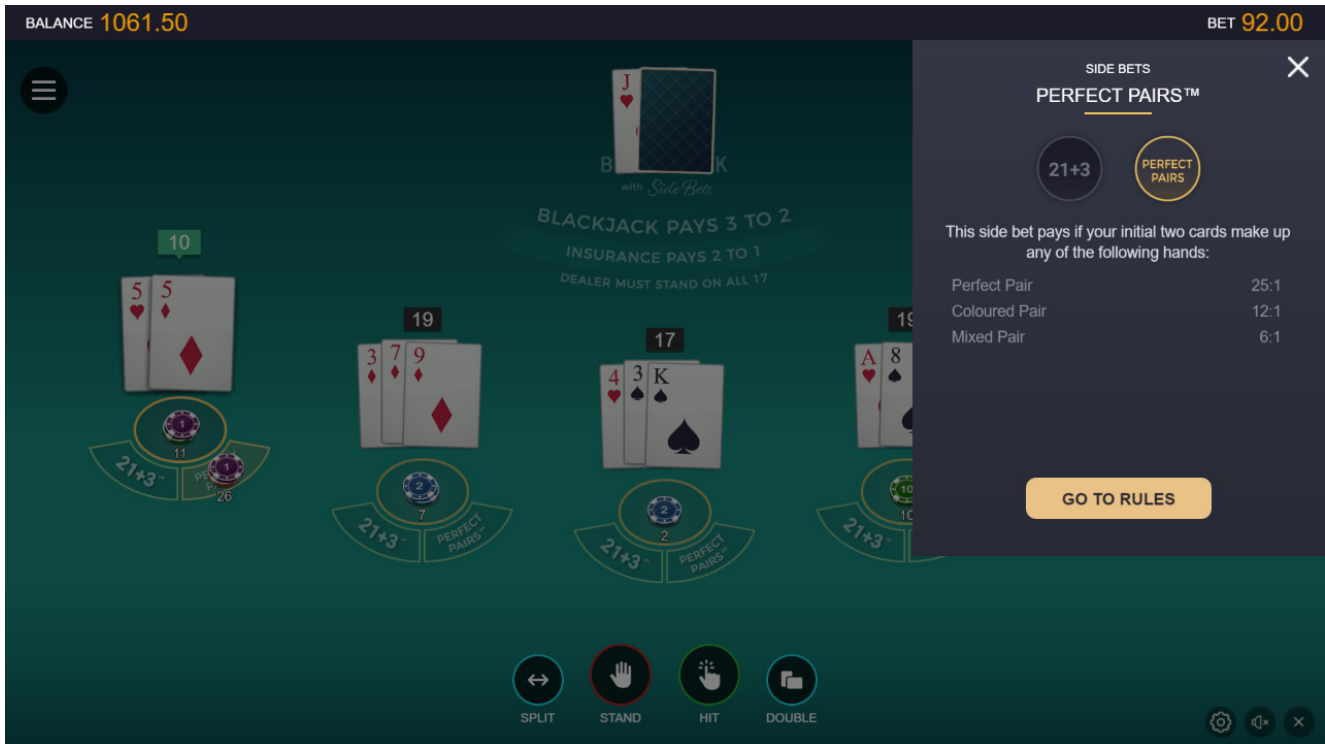

BASE GAME FEATURE INFORMATION

FEATURE NAME	Multi Hand
TRIGGER CONDITION	Place a chip in the available bet circles before each round
FEATURE TYPE	<ul style="list-style-type: none"> • Gameplay enhancement feature • Allows up to 3 hands on mobile and 5 hands on desktop • Each hand supports the full range of available features, such as split, double down and insurance

BASE GAME FEATURE INFORMATION

FEATURE NAME	21+3
TRIGGER CONDITION	Place a chip in the 21+3 bet area after the main bet has been placed
FEATURE TYPE	<ul style="list-style-type: none"> • Additional betting option with a new way to win • 21+3 wins pay according to side bet rules • 21+3 available on 3 hand on mobile and 5 hands on desktop

BASE GAME FEATURE INFORMATION

FEATURE NAME	Perfect Pairs
TRIGGER CONDITION	Place a chip in the Perfect Pairs bet area after the main bet has been placed
FEATURE TYPE	<ul style="list-style-type: none"> • Additional betting option with a new way to win • Perfect Pairs wins pay according to side bet rules • Perfect Pairs available on 3 hand son mobile and 5 hands on desktop