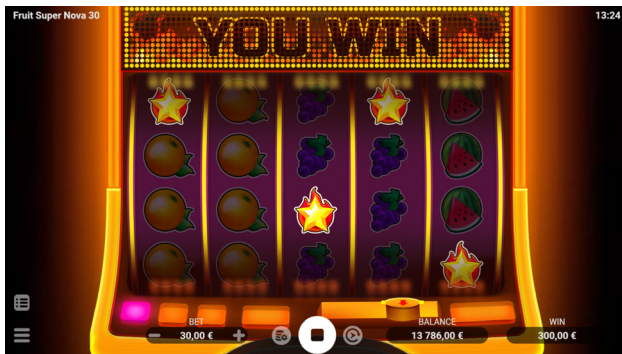

FRUIT SUPER NOVA 30

Evoplay is delighted to announce the newest 'member' to the Fruit Super Nova Collection, Fruit Super Nova 30.

The updated title still has everything that players loved about the previous games, and features two key improvements, with the slot now featuring 30 paylines and a new max win of 5100x the bet!

With so many new lines and a unique soundtrack, the classic game now has a whole different feel to it!

For some classic casino fun, try your luck in Fruit Super Nova 30!

FRUIT NOVA Super 30

Game Features

SCATTER SYMBOL

A Scatter combination is formed regardless of the symbol's position on the reels.

Game Summary

Game Type VIDEO SLOT	Technology HTML5
Game Resolution FULL HD (16:9)	RTP 96.03%
Volatility LOW MED	Mobile Yes
Platforms   	Vertical View Yes

Information

Mobile + desktop	Yes
Mobile vertical	Yes
Reels (for slots)	5
Rows (for slots)	4
Bet lines (for slots)	30
Min bet (USD)	0.1
Max bet (USD)	100
Hit Frequency	15%

Win Amount

Big Win (14xBet)	1 in 87
Huge Win (25xBet)	1 in 412
Mega Win (50xBet)	1 in 1033
Epic Win (100xBet)	1 in 2693