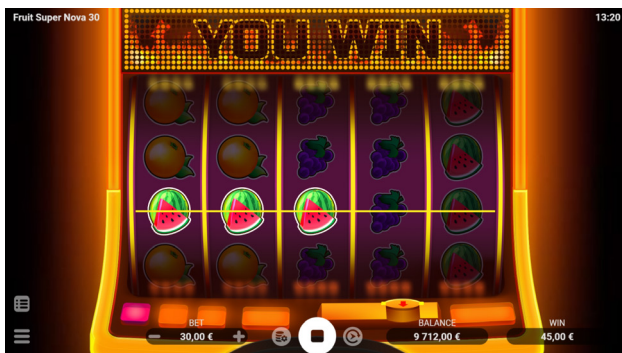

FRUIT SUPER NOVA 30

Evoplay is delighted to announce the newest 'member' to the Fruit Super Nova Collection, Fruit Super Nova 30.

The updated title still has everything that players loved about the previous games, and features two key improvements, with the slot now featuring 30 paylines and a new max win of 5100x the bet!

With so many new lines and a unique soundtrack, the classic game now has a whole different feel to it!

For some classic casino fun, try your luck in Fruit Super Nova 30!

FRUIT NOVA Super 30

Game Features

SCATTER SYMBOL

A Scatter combination is formed regardless of the symbol's position on the reels.

Game Summary

Game Type VIDEO SLOT	Technology HTML5
Game Resolution FULL HD (16:9)	RTP 96.03%
Volatility LOW MED	Mobile Yes
Platforms   	Vertical View Yes

Information

Mobile + desktop	Yes
Mobile vertical	Yes
Reels (for slots)	5
Rows (for slots)	4
Bet lines (for slots)	30
Min bet (USD)	0.1
Max bet (USD)	100
Hit Frequency	15%

Win Amount

Big Win (14xBet)	1 in 87
Huge Win (25xBet)	1 in 412
Mega Win (50xBet)	1 in 1033
Epic Win (100xBet)	1 in 2693