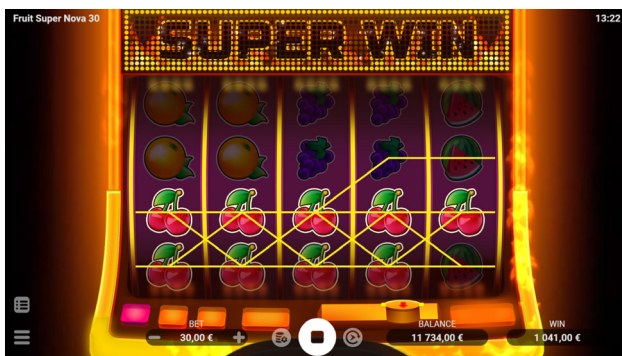

FRUIT SUPER NOVA 30

Evoplay is delighted to announce the newest 'member' to the Fruit Super Nova Collection, Fruit Super Nova 30.

The updated title still has everything that players loved about the previous games, and features two key improvements, with the slot now featuring 30 paylines and a new max win of 5100x the bet!

With so many new lines and a unique soundtrack, the classic game now has a whole different feel to it!

For some classic casino fun, try your luck in Fruit Super Nova 30!

FRUIT NOVA Super 30

Game Features

SCATTER SYMBOL

A Scatter combination is formed regardless of the symbol's position on the reels.

Game Summary

Game Type VIDEO SLOT	Technology HTML5
Game Resolution FULL HD (16:9)	RTP 96.03%
Volatility LOW MED	Mobile Yes
Platforms   	Vertical View Yes

Information

Mobile + desktop	Yes
Mobile vertical	Yes
Reels (for slots)	5
Rows (for slots)	4
Bet lines (for slots)	30
Min bet (USD)	0.1
Max bet (USD)	100
Hit Frequency	15%

Win Amount

Big Win (14xBet)	1 in 87
Huge Win (25xBet)	1 in 412
Mega Win (50xBet)	1 in 1033
Epic Win (100xBet)	1 in 2693