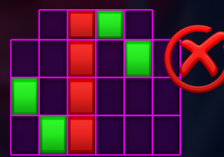

WIN PROBABILITIES

BIG WIN (PROBABILITY)
(bet multiplier 15+)
1 in 81

MEGA WIN (PROBABILITY)
(bet multiplier 60+)
1 in 507

SUPER WIN (PROBABILITY)
(bet multiplier 30+)
1 in 106

FEATURES

FREE SPINS

4 or more cash filled Safe scatter symbols starts the Freespins feature. The more cash filled Safe scatters in view more Freespins are awarded. Plus 4 or Safe Scatter symbols in view during Freespins will retrigger the feature.

PICK ME

3 or more Bank symbols in view starts the Pick Me multiplier, choose one of 3 Banks shown prime for the picking to reveal a right result.

DYNAMITE WINS

You're only supposed to blow the bloomin' Royals off! Activates at random and with the aid of the mob the dynamite will remove all lower-value symbols in view.

PAYLINES

MEGAWAYS™ : Each reel alone or with the extra top symbol can have up to 7 symbols.

Wins are paid left to right on adjacent symbols regardless of symbol size. Each spin can have up to 117649 ways to win

SYMBOLS

HIGH

WILD

SCATTER

LOW

MYSTERY

PICK ME

LANGUAGES