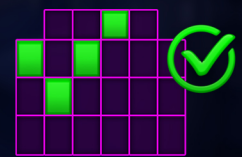

WIN PROBABILITIES

BIG WIN (PROBABILITY)
(bet multiplier 15+)
1 in 81

MEGA WIN (PROBABILITY)
(bet multiplier 60+)
1 in 507

SUPER WIN (PROBABILITY)
(bet multiplier 30+)
1 in 106

FEATURES

FREE SPINS

4 or more cash filled Safe scatter symbols starts the Freespins feature. The more cash filled Safe scatters in view more Freespins are awarded. Plus 4 or Safe Scatter symbols in view during Freespins will retrigger the feature.

PICK ME

3 or more Bank symbols in view starts the Pick Me multiplier, choose one of 3 Banks shown prime for the picking to reveal a right result.

DYNAMITE WINS

You're only supposed to blow the bloomin' Royals off! Activates at random and with the aid of the mob the dynamite will remove all lower-value symbols in view.

PAYLINES

MEGAWAYS™ : Each reel alone or with the extra top symbol can have up to 7 symbols.

Wins are paid left to right on adjacent symbols regardless of symbol size. Each spin can have up to 117649 ways to win

SYMBOLS

HIGH

WILD

SCATTER

LOW

MYSTERY

PICK ME

LANGUAGES