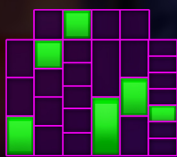

PICK ME

3 or more Bank symbols in view starts the Pick Me multiplier, choose one of 3 Banks shown prime for the picking to reveal a right result.

DYNAMITE WINS

You're only supposed to blow the bloomin' Royals off! Activates at random and with the aid of the mob the dynamite will remove all lower-value symbols in view.

PAYLINES

MEGAWAYS™ : Each reel alone or with the extra top symbol can have up to 7 symbols.

Wins are paid left to right on adjacent symbols regardless of symbol size. Each spin can have up to 117649 ways to win

SYMBOLS

HIGH

WILD

SCATTER

LOW

MYSTERY

PICK ME

LANGUAGES