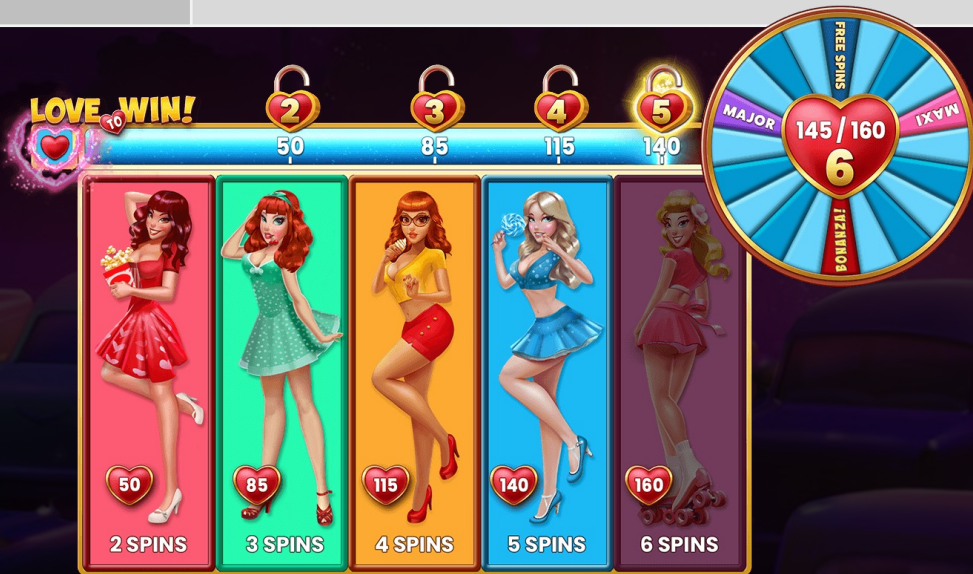

Activate Boost to increase your chance to trigger the Big Bonanza Wheel 6x more frequently! Activating Boost increases your bet by 1.5 times and expands the active zone from the 3rd to the 2nd and 4th reel in base game (1st and 5th in free spins).

There are multiple ways to trigger the Big Bonanza Wheel: Landing the Big Bonanza symbol in the Boost Activated Zone or unlocking the required amounts of heart tokens.

The Big Bonanza Wheel has multipliers and free spin trigger or retrigger wedges. The Big Bonanza feature occurs in base game and free spins. Stand a chance to win up to 1000x your bet with each spin of the Bonanza Wheel!

GAME FEATURES

LOVE TO WIN!

Increasing player retention, the Love to Win feature always rewards players while offering players a chance to trigger The Big Bonanza Wheel and win the Big Bonanza.

TRIGGER CONDITION	Collect the required amount of heart tokens to unlock
No. Big Bonanza Wheel Spins	2-6

GAME FEATURES

BIG BONANZA FEATURE

The Big Bonanza Wheel offers players a chance to win cash prizes, free spins, and the Big Bonanza Jackpot.

<p>TRIGGER CONDITION</p>	<p>Unlocking the required amounts of heart tokens and choosing the desired amount of spins, or activated when landing the Big Bonanza symbol in the Boost Activated Zone, in base game or free spins</p>
<p>BIG BONANZA JACKPOT</p>	<p>Up to 1000X per spin</p>