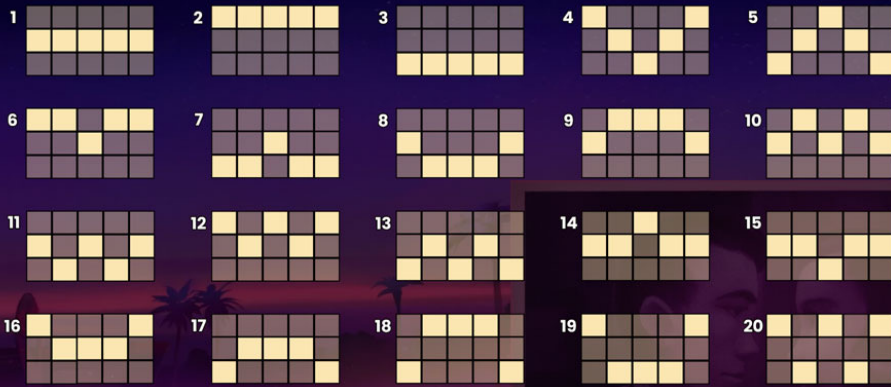

LOW SYMBOLS

5	6.00	4.00	3.00	2.50
4	4.00	3.00	2.00	1.50
3	2.00	1.00	0.80	0.70

Credits 1,000.00

5/8

PAYTABLE

PAYTABLE - 6

FREE SPINS

3 SCATTERS SYMBOLS TRIGGER 12 FREE SPINS.
SCATTER SYMBOLS APPEAR ON REELS 2, 3 AND 4.
THE ACTIVATION ZONE IS ON REELS 2,3 AND 4.
FREE SPINS CAN BE RETRIGGERED VIA THE BONUS WHEEL ONLY.
BOOST WILL ONLY BE ACTIVE IF YOUR TRIGGER SPIN HAD BOOST ACTIVE.

Credits 1,000.00

6/8

PAYTABLE - 7

BIG BONANZA WHEEL

WIN UP TO 1000X YOUR BET WITH EACH SPIN.
THERE ARE MULTIPLE WAYS TO TRIGGER THE BIG BONANZA WHEEL.
BIG BONANZA SYMBOLS APPEAR ON REELS 2,3 AND 4.
THE BONUS WHEEL HAS MULTIPLIERS AND FREE SPIN TRIGGERS OR RETRIGGER WEDGES.
BIG BONANZA FEATURE OCCURS IN BASE GAME AND FREE SPINS.

Credits 1,000.00

7/8

PAYTABLE

PAYTABLE - 8

PAYLINES

20 PAYLINES.

LINE WINS BEGIN WITH THE LEFT MOST REEL AND PAY LEFT TO RIGHT ONLY ON ADJACENT REELS.

ONLY THE HIGHEST WIN PER LINE IS PAID. MALFUNCTION VOIDS ALL PAYS AND PLAYS.