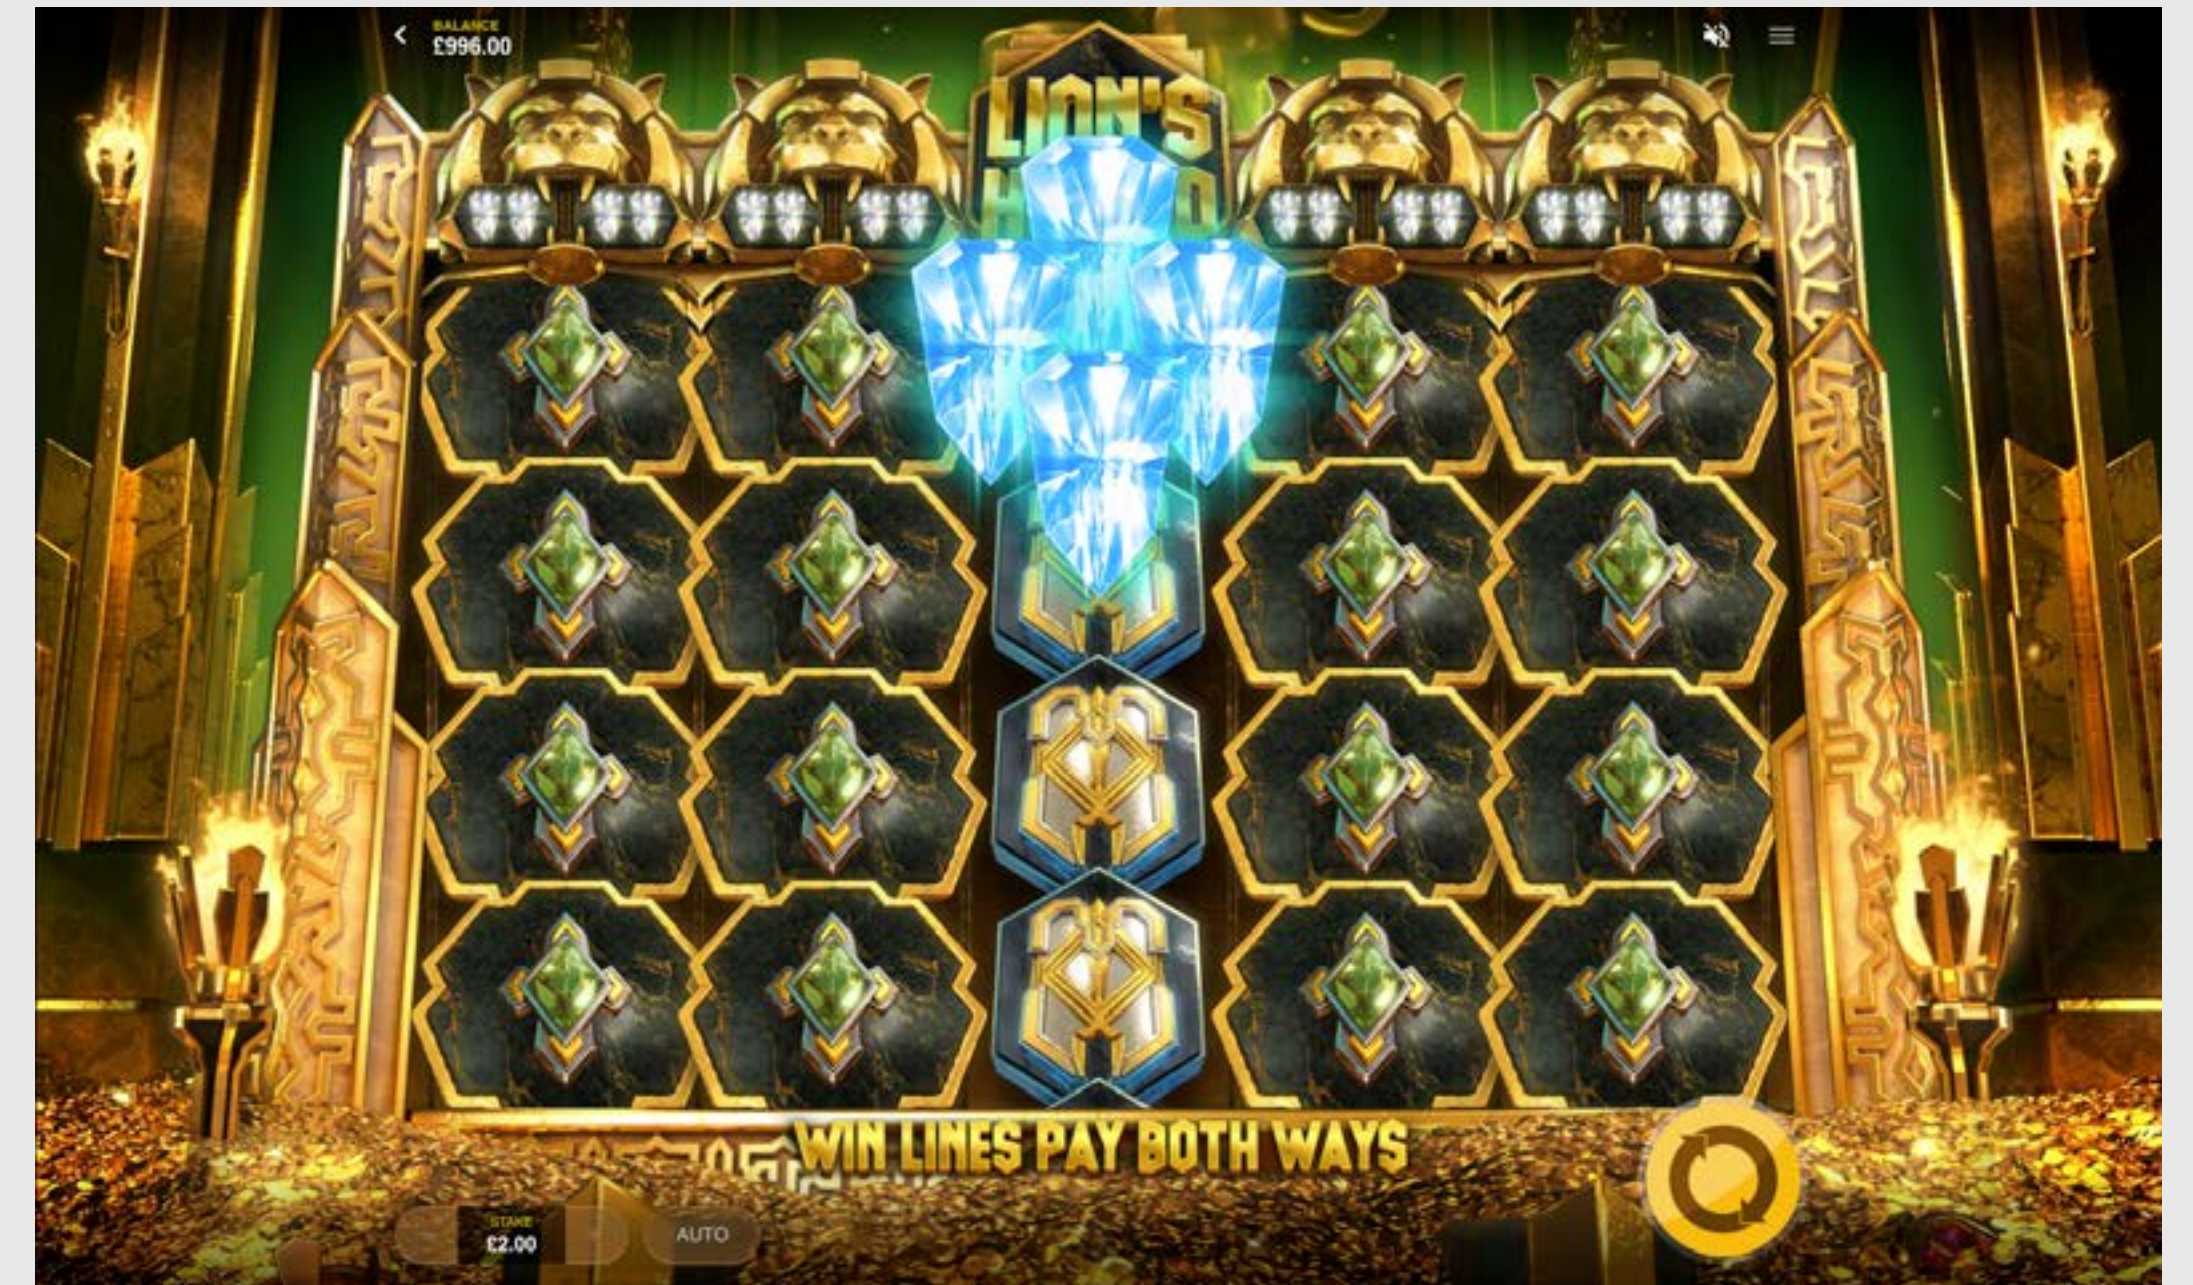

BLUE DIAMOND SCATTER

A non-paying symbol that can land only on the middle reel. It instantly fills all Diamond Sockets on all reels. If all sockets of a certain reel were already filled, it will instead increase its Reel Multiplier by one.

[SUMMARY](#)

[FEATURES](#)

[WIN LINES](#)

[GAME PHRASES](#)

[PROMO PACK](#)