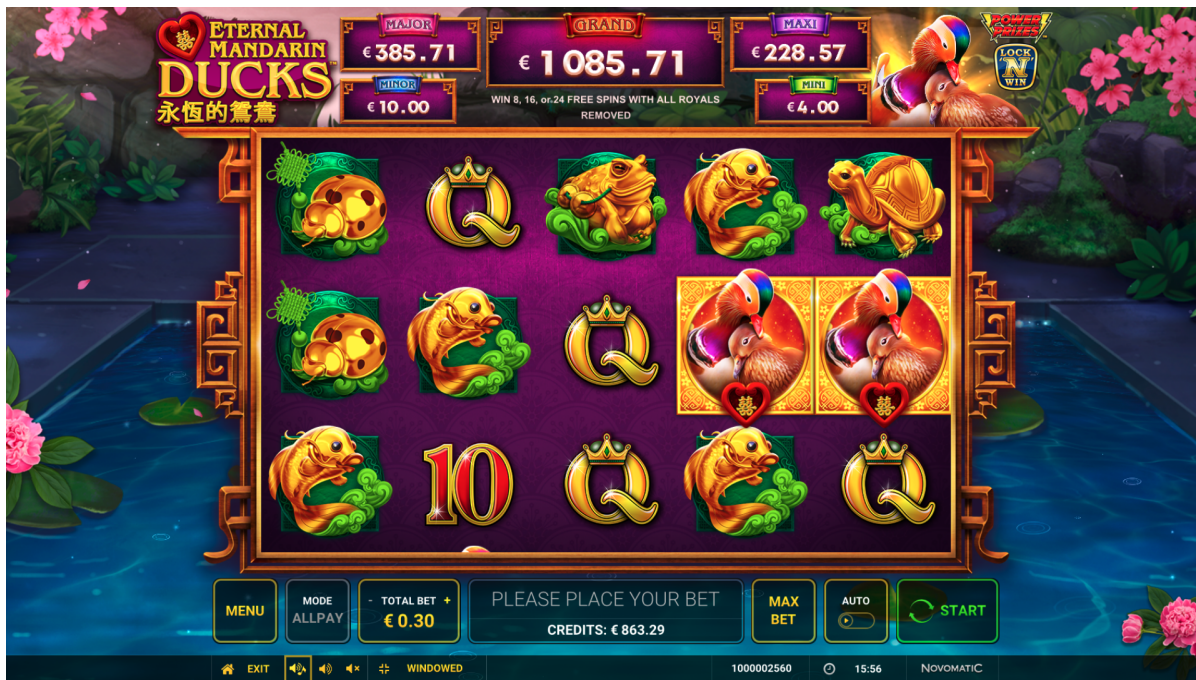

## Power Prizes™ - Eternal Mandarin Ducks™ SPECIFICATION