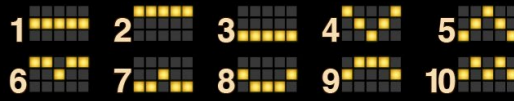

### RESPIN

LANDING 1 OR MORE WILDS AWARDS A RESPIN

EXPANDED WILDS ARE LOCKED AND THE REMAINING REELS RESPIN

LANDING ADDITIONAL WILDS DURING A RESPIN AWARDS ANOTHER RESPIN

A MAXIMUM OF 3 SUCCESSIVE RESPINS IS POSSIBLE

JACKPOT TRIGGERS CANNOT LAND DURING A RESPIN

**SYMBOLS**

	5 125.00 4 100.00 3 25.00		5 60.00 4 30.00 3 12.50		5 30.00 4 12.50 3 5.00		5 25.00 4 10.00 3 4.00
	5 20.00 4 7.50 3 3.50		5 12.50 4 5.00 3 2.50		5 12.50 4 5.00 3 2.50		

**LINES**

LINE WINS PAY WHEN ON ADJACENT REELS FROM BOTH LEFTMOST TO RIGHT AND RIGHTMOST TO LEFT

ALL 10 LINES ARE PLAYED

ALL LINE WINS ARE MULTIPLIED BY THE BET PER LINE

ONLY THE HIGHEST WIN PAYS PER LINE FROM EACH DIRECTION