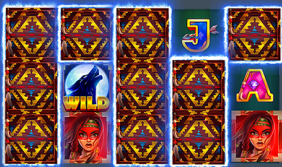

HOLD & WIN RESPINS

Look out for Moon Spirit scatter symbols, as 5 or more will trigger the Dreamcatcher Hold & Win bonus, where 3 respins are initially awarded and will reset to 3 every time at least one extra symbol lands.