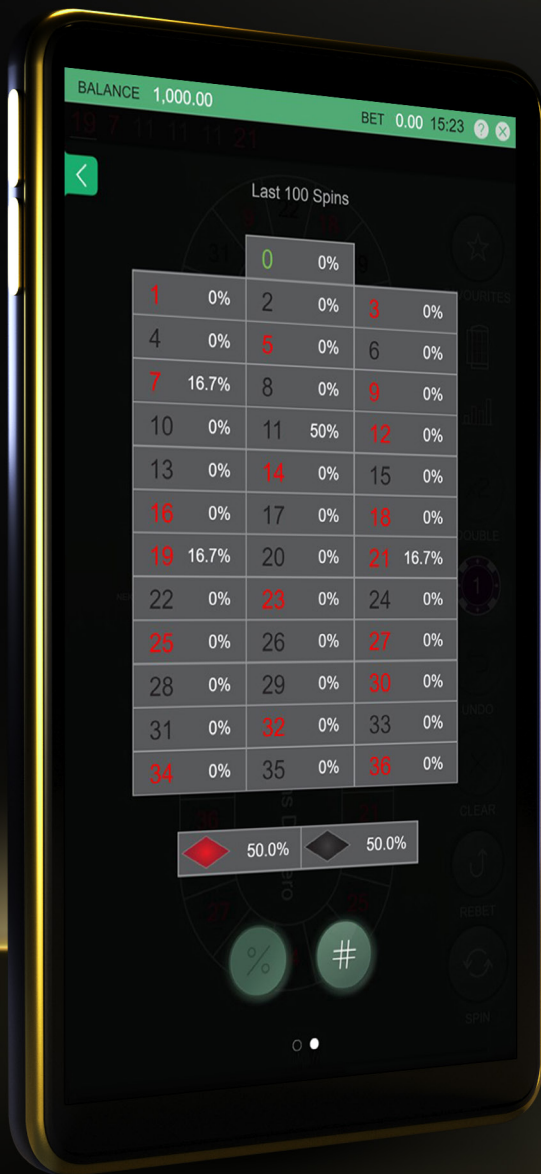

GAME DATA

Game theme: Modern casino
Screen Aspect Ratio: Dynamic scaling

FEATURES

- Racetrack Bets
 - Special Bets
 - Favourite Bets
 - Statistics
-

LANGUAGE SUPPORT

Fully translated into 32 languages:

Bulgarian, Chinese (simplified), Croatian, Czech, Danish, Dutch, English, Finnish, French, German, Greek, Hindi, Hungarian, Indonesian, Italian, Japanese, Korean, Latvian, Lithuanian, Norwegian, Polish, Portuguese (Brazilian), Portuguese (Euro), Romanian, Russian, Slovak, Slovenian, Spanish, Swedish, Thai, Turkish, Vietnamese.

FEATURE

RACETRACK BETS

The game features a Racetrack board in addition to its standard bet board. This enables the so-called French bets: Voisins du Zero, Tiers du Cylindre and Orphelins.

FEATURE

FAVOURITE BETS

This option allows players to save up to six bet configurations and deploy them at the touch of a button.

FEATURE

SPECIAL BETS

Players can choose from 10 popular preset bet configurations including Red/Black Splits, Orphelins, 007, Random 7 and more.

FEATURE

FULL STATISTICS

Three pages of detailed statistics, based on the previous 100 spins, list hot and cold numbers as well as hit percentages for individual numbers, red, black, odd, even, halves, thirds, columns and zero.