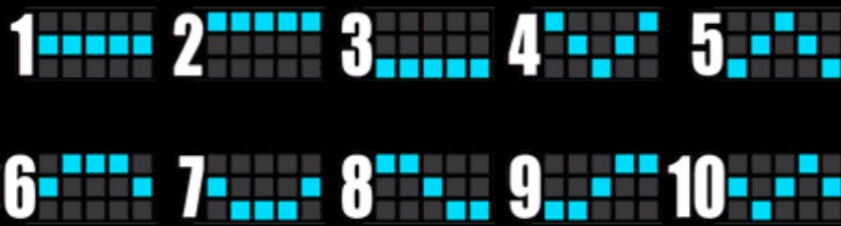

# SYMBOLS

	5	250.00		5	100.00
	4	50.00		4	20.00
	3	5.00		3	2.00
	2	0.50		2	0.25
	5	37.50		5	37.50
	4	5.00		4	5.00
	3	1.50		3	1.50
	2	0.25		2	0.25
	5	7.50		5	7.50
	4	2.00		4	2.00
	3	0.25		3	0.25
	5	5.00		5	5.00
	4	1.25		4	1.25
	3	0.25		3	0.25
	5	5.00			
	4	1.25			
	3	0.25			

RE STUDIO

ALL LINE WINS PAY FROM LEFTMOST REEL TO RIGHT

ALL LINE WINS PAY FROM LEFT TO RIGHT,  
EXCEPT BOOK WHICH PAYS ANY

ALL WINS ARE MULTIPLIED BY  
BET PER LINE EXCEPT SCATTER

ONLY HIGHEST WIN PAYS PER LINE

# LINES

ALL 10 LINES ARE PLAYED

TOTAL BET IS 10 LINES  
MULTIPLIED BY BET PER LINE

MALFUNCTION VOIDS ALL PAYS AND PLAYS

M SIGNATURE STUDIO™

**GENERAL**

- Wins are awarded from leftmost reel to right for line symbol combinations
- Only the highest winning combination will be awarded per line

**LINE RULES**

- Lines are fixed
- All line pays are from leftmost reel to right
- All wins are multiplied by bet staked per line
- Only the highest winning combination is awarded per line

**RESPIN RULES**