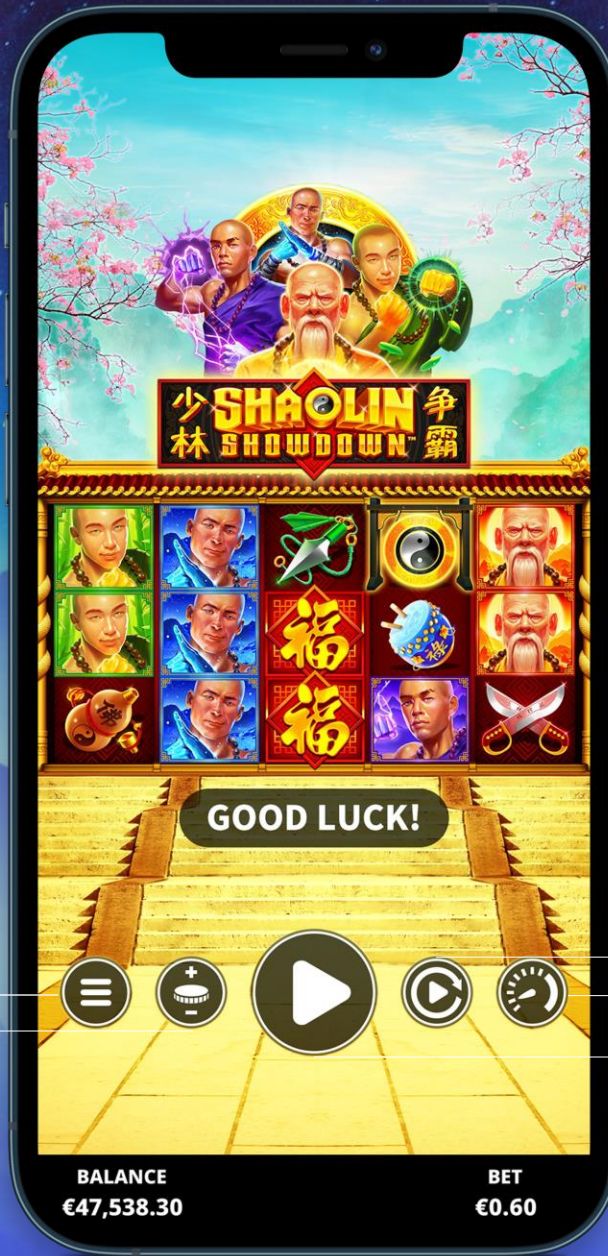

MOBILE INTERFACE

Open INFOPAGES/PAYTABLE
and AUDIO SETTINGS

Increase/decrease BET

Start/stop AUTOPLAY

Start/stop TURBO MODE

SPIN the reels