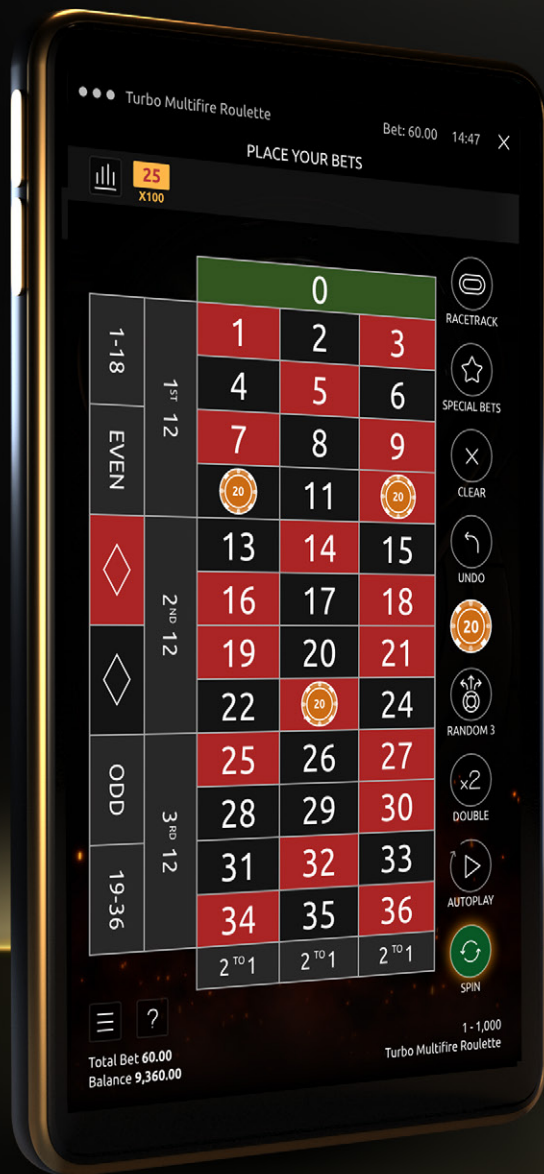

The background features a close-up of a roulette wheel with numbers 21, 2, 25, 17, 34, and 6 visible. A roulette ball is in motion. In the foreground, three multiplier cards are displayed. The first card shows the number 35 with a multiplier of x250. The second card shows the number 27 with a multiplier of x100 and is surrounded by flames, with a small circle containing the number 20 above it. The third card shows the number 11 with a multiplier of x50.

GAME DATA

Game theme: Luxury Casino
Screen Aspect Ratio: Dynamic scaling

FEATURES

- Turbo Play
 - Multipliers
 - Random 3
 - Racetrack Bets
 - Special Bets
 - Autoplay
-

LANGUAGES SUPPORT

Fully translated into 34 languages:

FEATURE

Multipliers

From 1 to 5 randomly generated bonus numbers, marked with multipliers of 50x to 500x, appear during each round. These bonus numbers will alter the payouts on straight-up bets accordingly.

FEATURE

Random 3

Accessed through a button on the betting interface, this feature randomly places three chips on the bet board as straight-up bets.

FEATURE

Racetrack Bets

The game features a Racetrack board in addition to its standard bet board. This enables the so-called French bets: Voisins du Zero, Tiers du Cylindre and Orphelins.