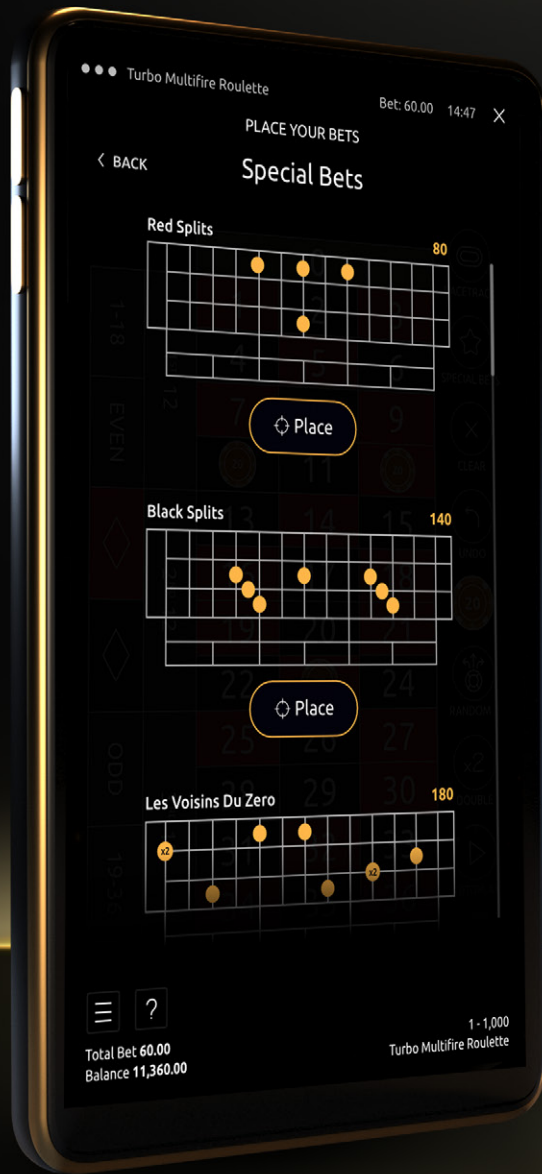

FEATURE

Multipliers

From 1 to 5 randomly generated bonus numbers, marked with multipliers of 50x to 500x, appear during each round. These bonus numbers will alter the payouts on straight-up bets accordingly.

FEATURE

Random 3

Accessed through a button on the betting interface, this feature randomly places three chips on the bet board as straight-up bets.

FEATURE

Racetrack Bets

The game features a Racetrack board in addition to its standard bet board. This enables the so-called French bets: Voisins du Zero, Tiers du Cylindre and Orphelins.

FEATURE

Special Bets

Players can choose from 9 popular preset bet configurations including Red/Black Splits, Orphelins, Snake, 007 and more.

FEATURE

Autoplay

Activated via the betting interface, Autoplay allows players to initiate automatic rebets, up to 100 rounds.

*At recommended configurations

GAME RULES OVERVIEW

This game uses random bonus numbers with random multipliers that increase payouts on winning bets.

From 1 to 5 bonus numbers appear each round after bets are placed.