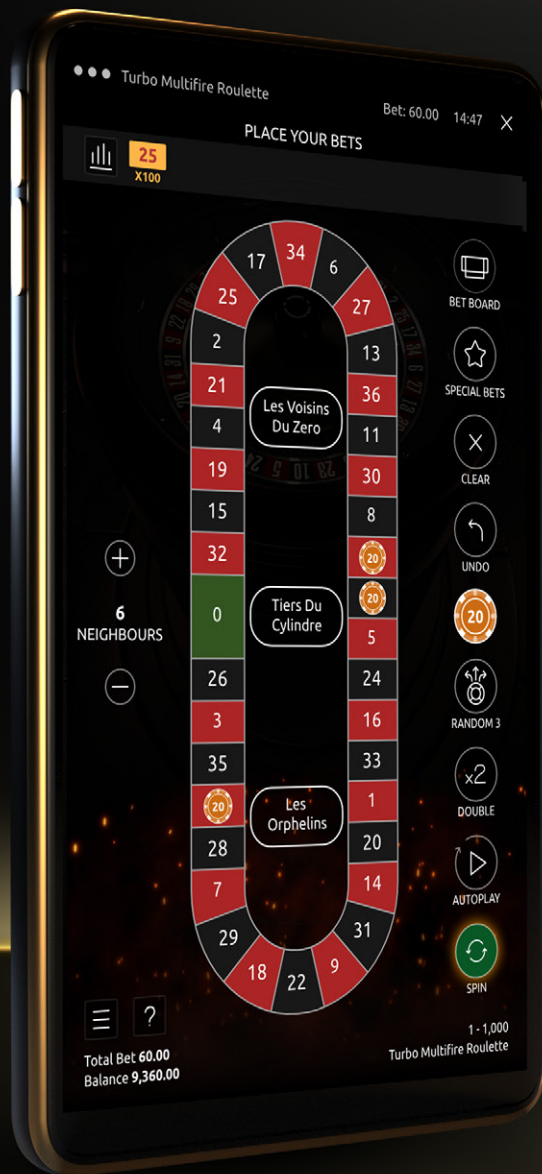

The background features a close-up of a roulette wheel with numbers 21, 2, 25, 17, 34, and 6 visible. A roulette ball is in motion. In the foreground, three multiplier cards are displayed. The first card shows the number 35 with a multiplier of x250. The second card shows the number 27 with a multiplier of x100 and is surrounded by flames, with a small circle containing the number 20 above it. The third card shows the number 11 with a multiplier of x50.

FEATURE

Multipliers

From 1 to 5 randomly generated bonus numbers, marked with multipliers of 50x to 500x, appear during each round. These bonus numbers will alter the payouts on straight-up bets accordingly.

FEATURE

Random 3

Accessed through a button on the betting interface, this feature randomly places three chips on the bet board as straight-up bets.

FEATURE

Racetrack Bets

The game features a Racetrack board in addition to its standard bet board. This enables the so-called French bets: Voisins du Zero, Tiers du Cylindre and Orphelins.

FEATURE

Special Bets

Players can choose from 9 popular preset bet configurations including Red/Black Splits, Orphelins, Snake, 007 and more.

FEATURE

Autoplay

Activated via the betting interface, Autoplay allows players to initiate automatic rebets, up to 100 rounds.