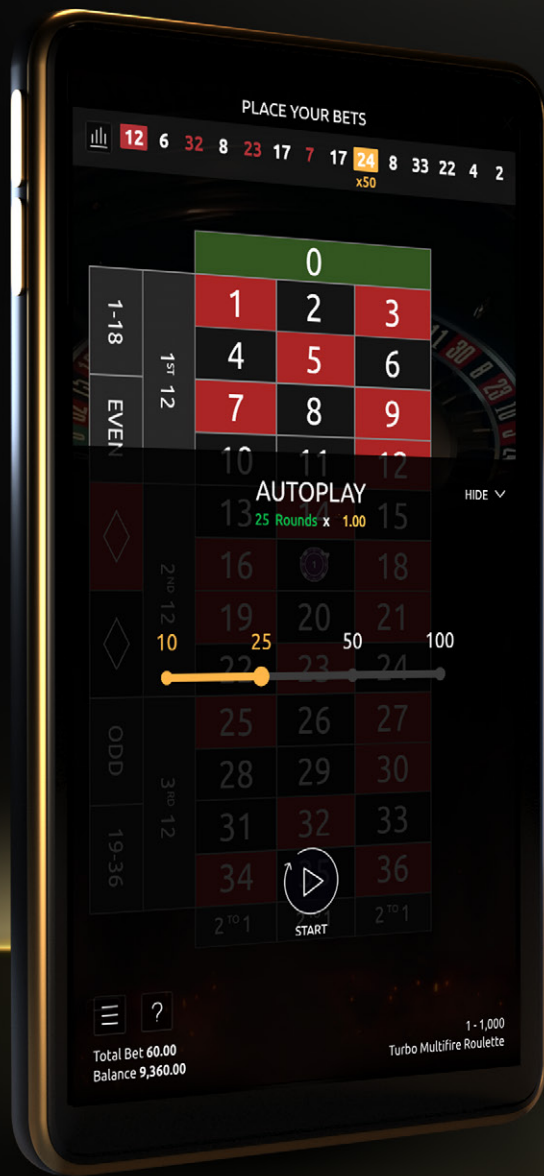

FEATURE

Autoplay

Activated via the betting interface, Autoplay allows players to initiate automatic rebets, up to 100 rounds.