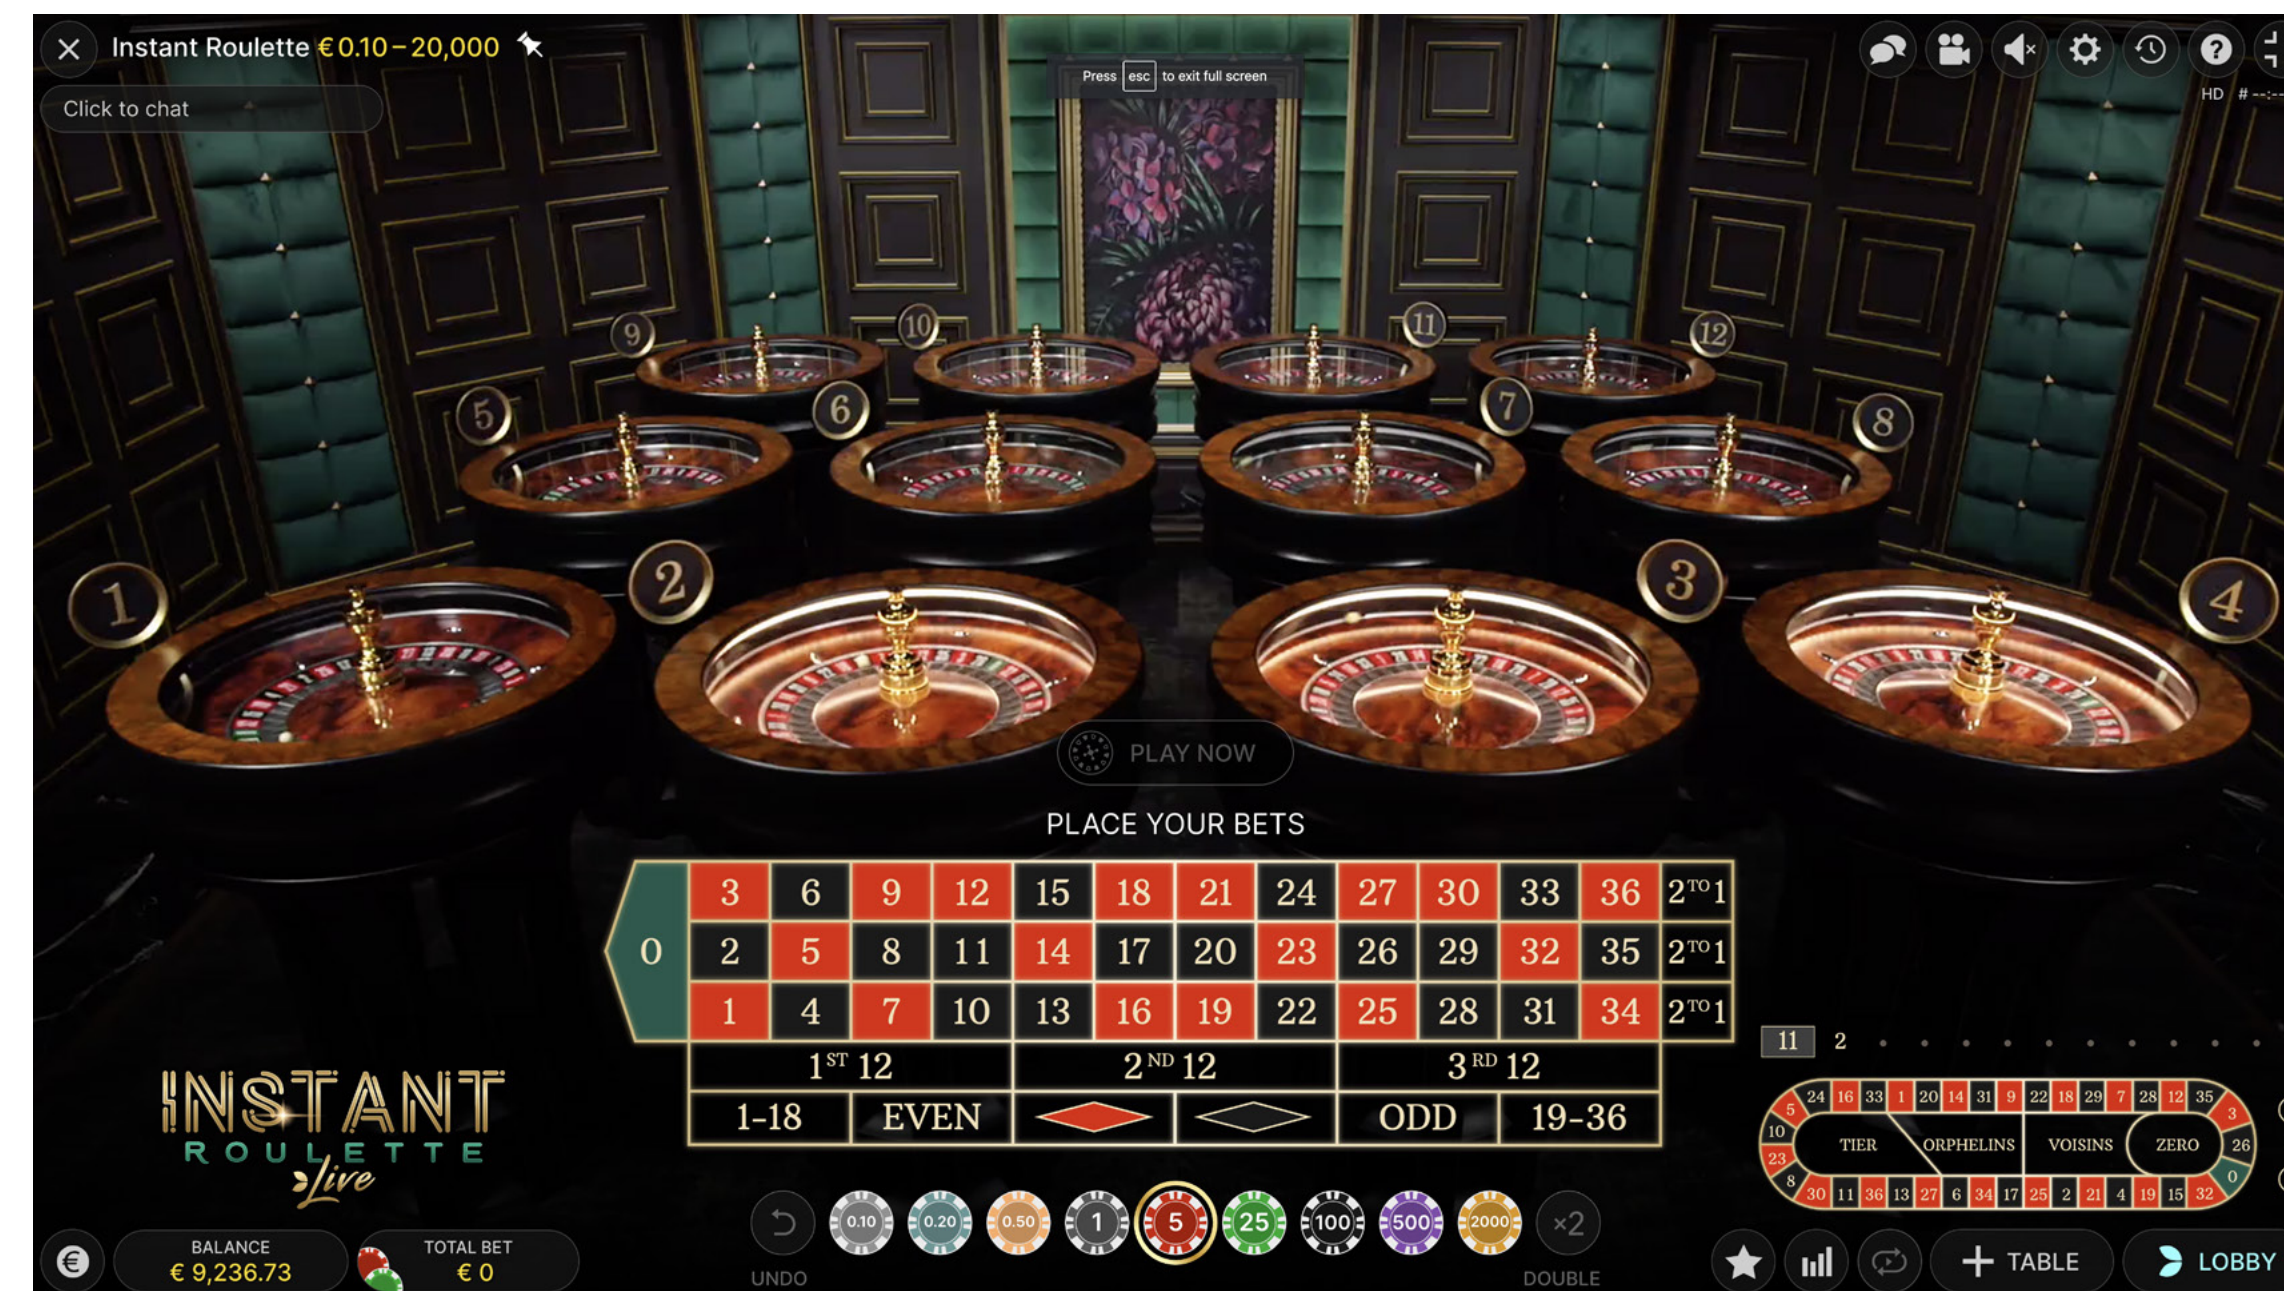

NEIGHBOUR BETS

Click on a number to place a bet that covers a set of numbers. You can change the number of neighbours to select.

INSTANT ROULETTE Live

GAME OVERVIEW

VARIANTS

HOW TO PLAY

INSTANT ROULETTE

FIRST PERSON ROULETTE

DEVICES

PAYOUTS

MARKETING ASSETS

INSTANT ROULETTE

The world's fastest Live Roulette is played with 12 individual and synchronised Auto Roulette wheels to meet the players' need for near instant results!

The 12 numbered live single zero Roulette wheels spin almost constantly. The balls are dropping one after the other in the different wheels after a short pause following the drop of the ball into the previous wheel.

UNLIMITED BETTING TIME

You have unlimited time to place your bets so you can play at your own pace. After you have placed your bets, simply click the 'PLAY NOW' button to start the game round. The wheel closest to the next drop of the ball is then automatically selected as the wheel on which you are betting for this game round.

The ball will eventually come to rest in one of the numbered pockets within that wheel. You win if you have placed a bet that covers that particular number.

If you prefer a faster pace just click 'REBET' and then 'PLAY NOW' button to start the next round immediately with the same bet or use Autoplay to place the same bet automatically.