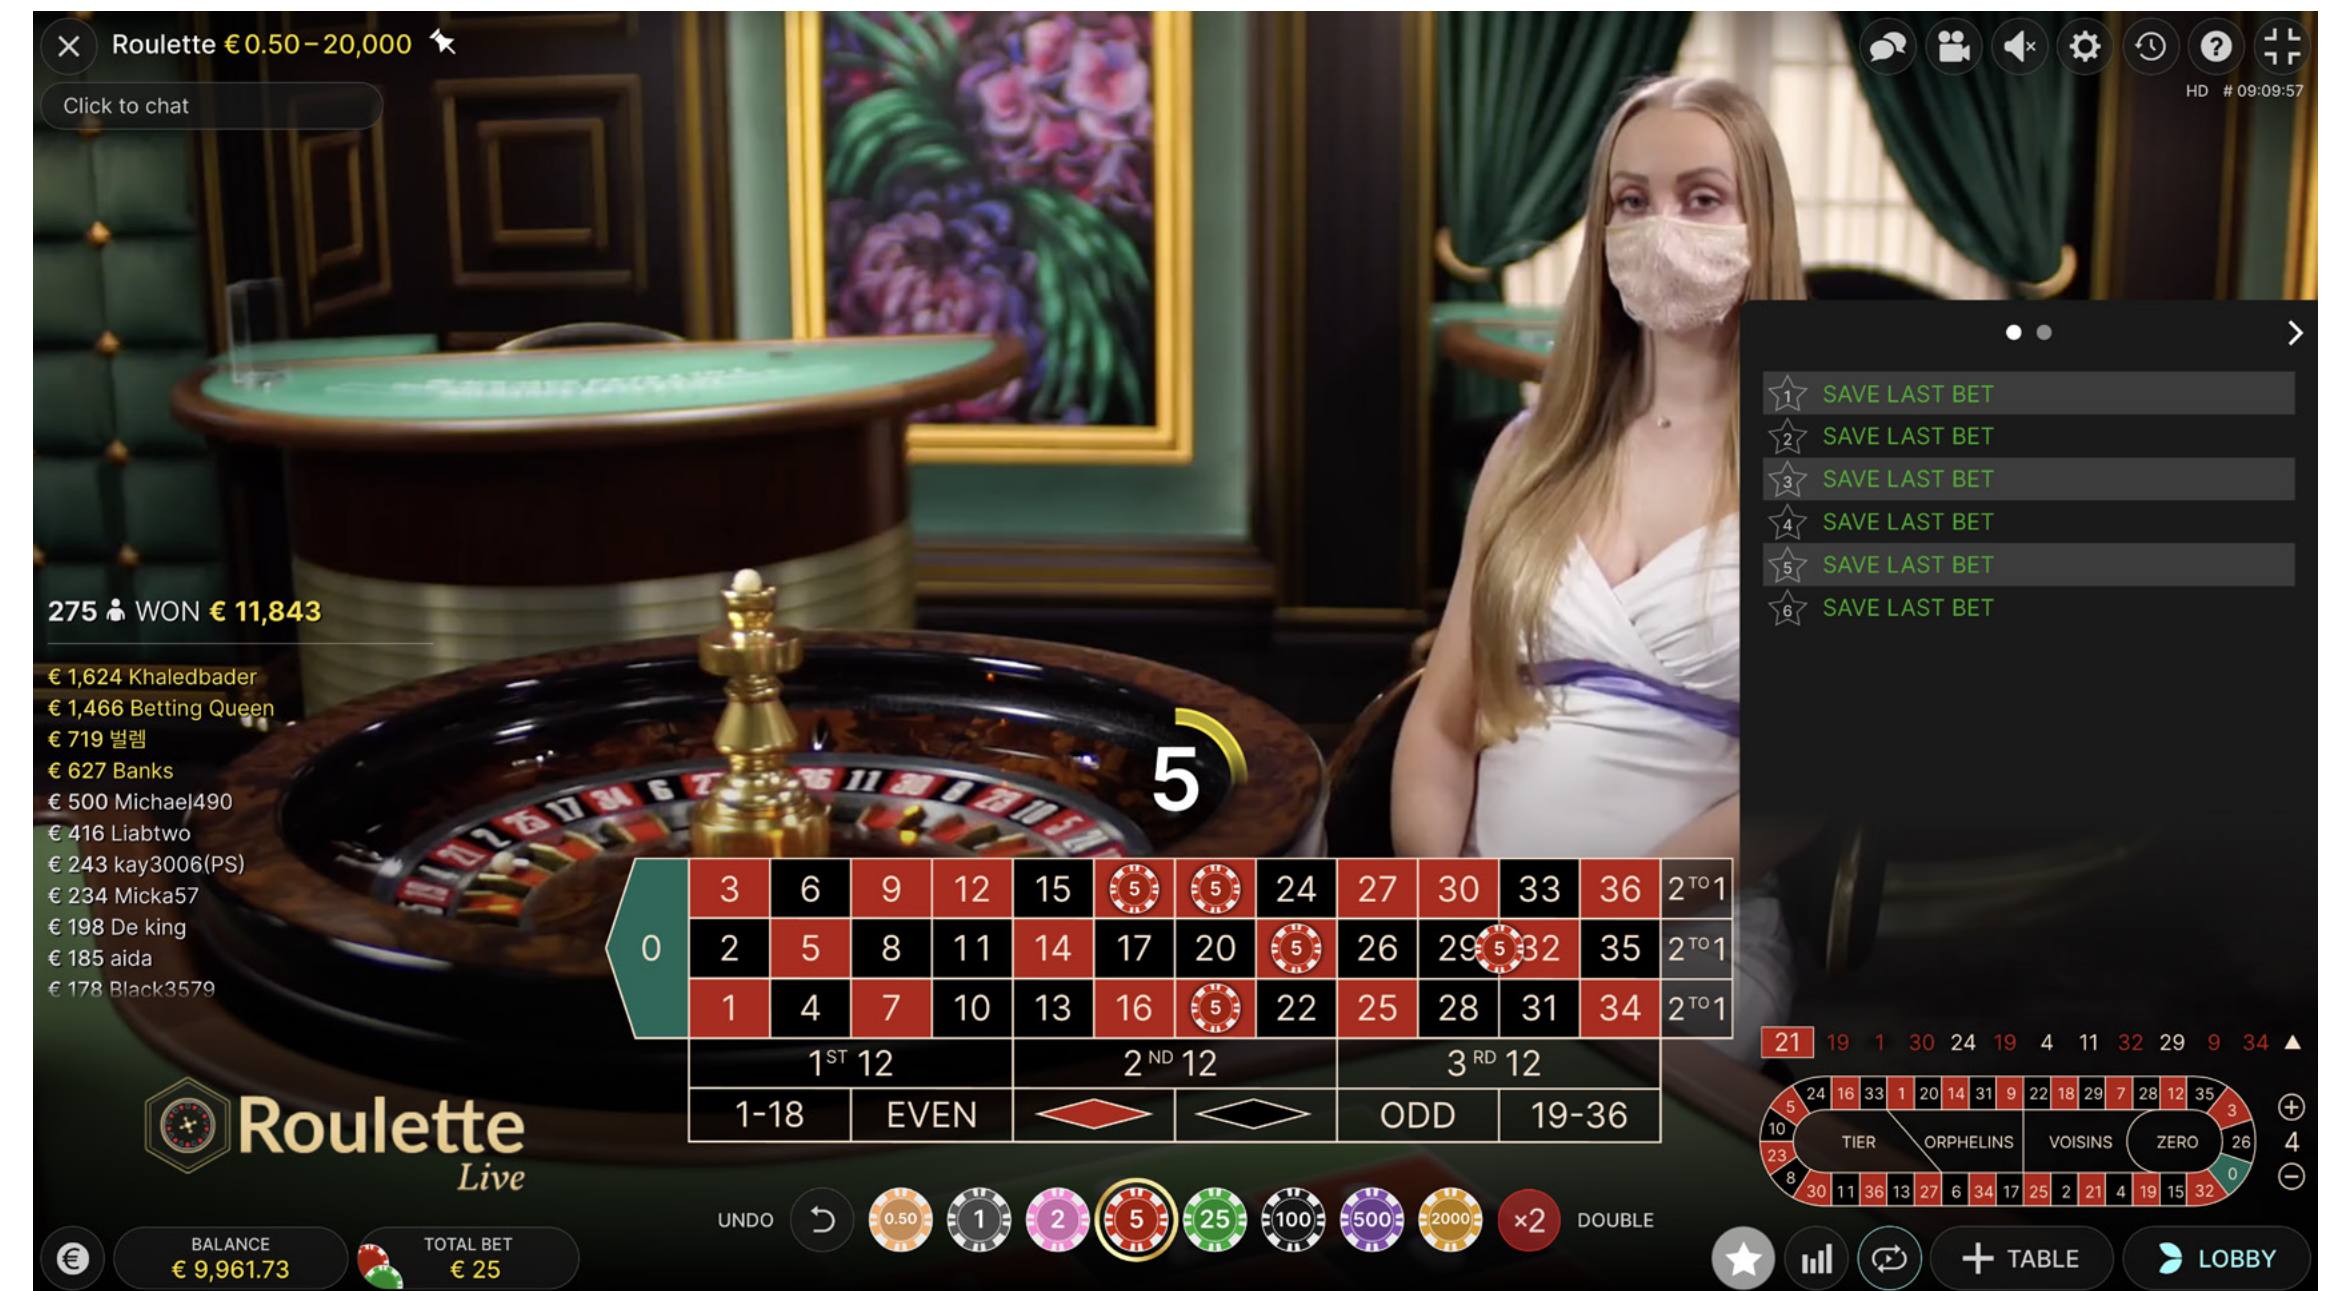

Neighbour bets are placed on a special oval or racetrack-shaped betting area that allows you to more easily place neighbour bets and other special bets. Each bet covers a different set of numbers and offers different payout odds. Bet spots will be highlighted on the betting grid when placing neighbour bets.

MARKETING ASSETS

FEATURES

FAVOURITE BETS

You can save your favourite bets, so they are easily accessible for future rounds on any Roulette table. Favourite bets allow you to save a preferred bet or a combination of different types of bets. You can save and edit a list of up to 15 of your favourite bets under different names.

Under the second tab in favourite bets, you can more easily place the 'Finale en plein' and 'Finale a cheval' special bets.

TABLE VIEW

You can choose your view of the game by clicking on the 'View' button (movie camera icon) in the toolbar. Choose between Immersive view, Classic view and 3D view. Most Roulette games offer a choice of all three views, while Double Ball Roulette offers Immersive view and Classic view.