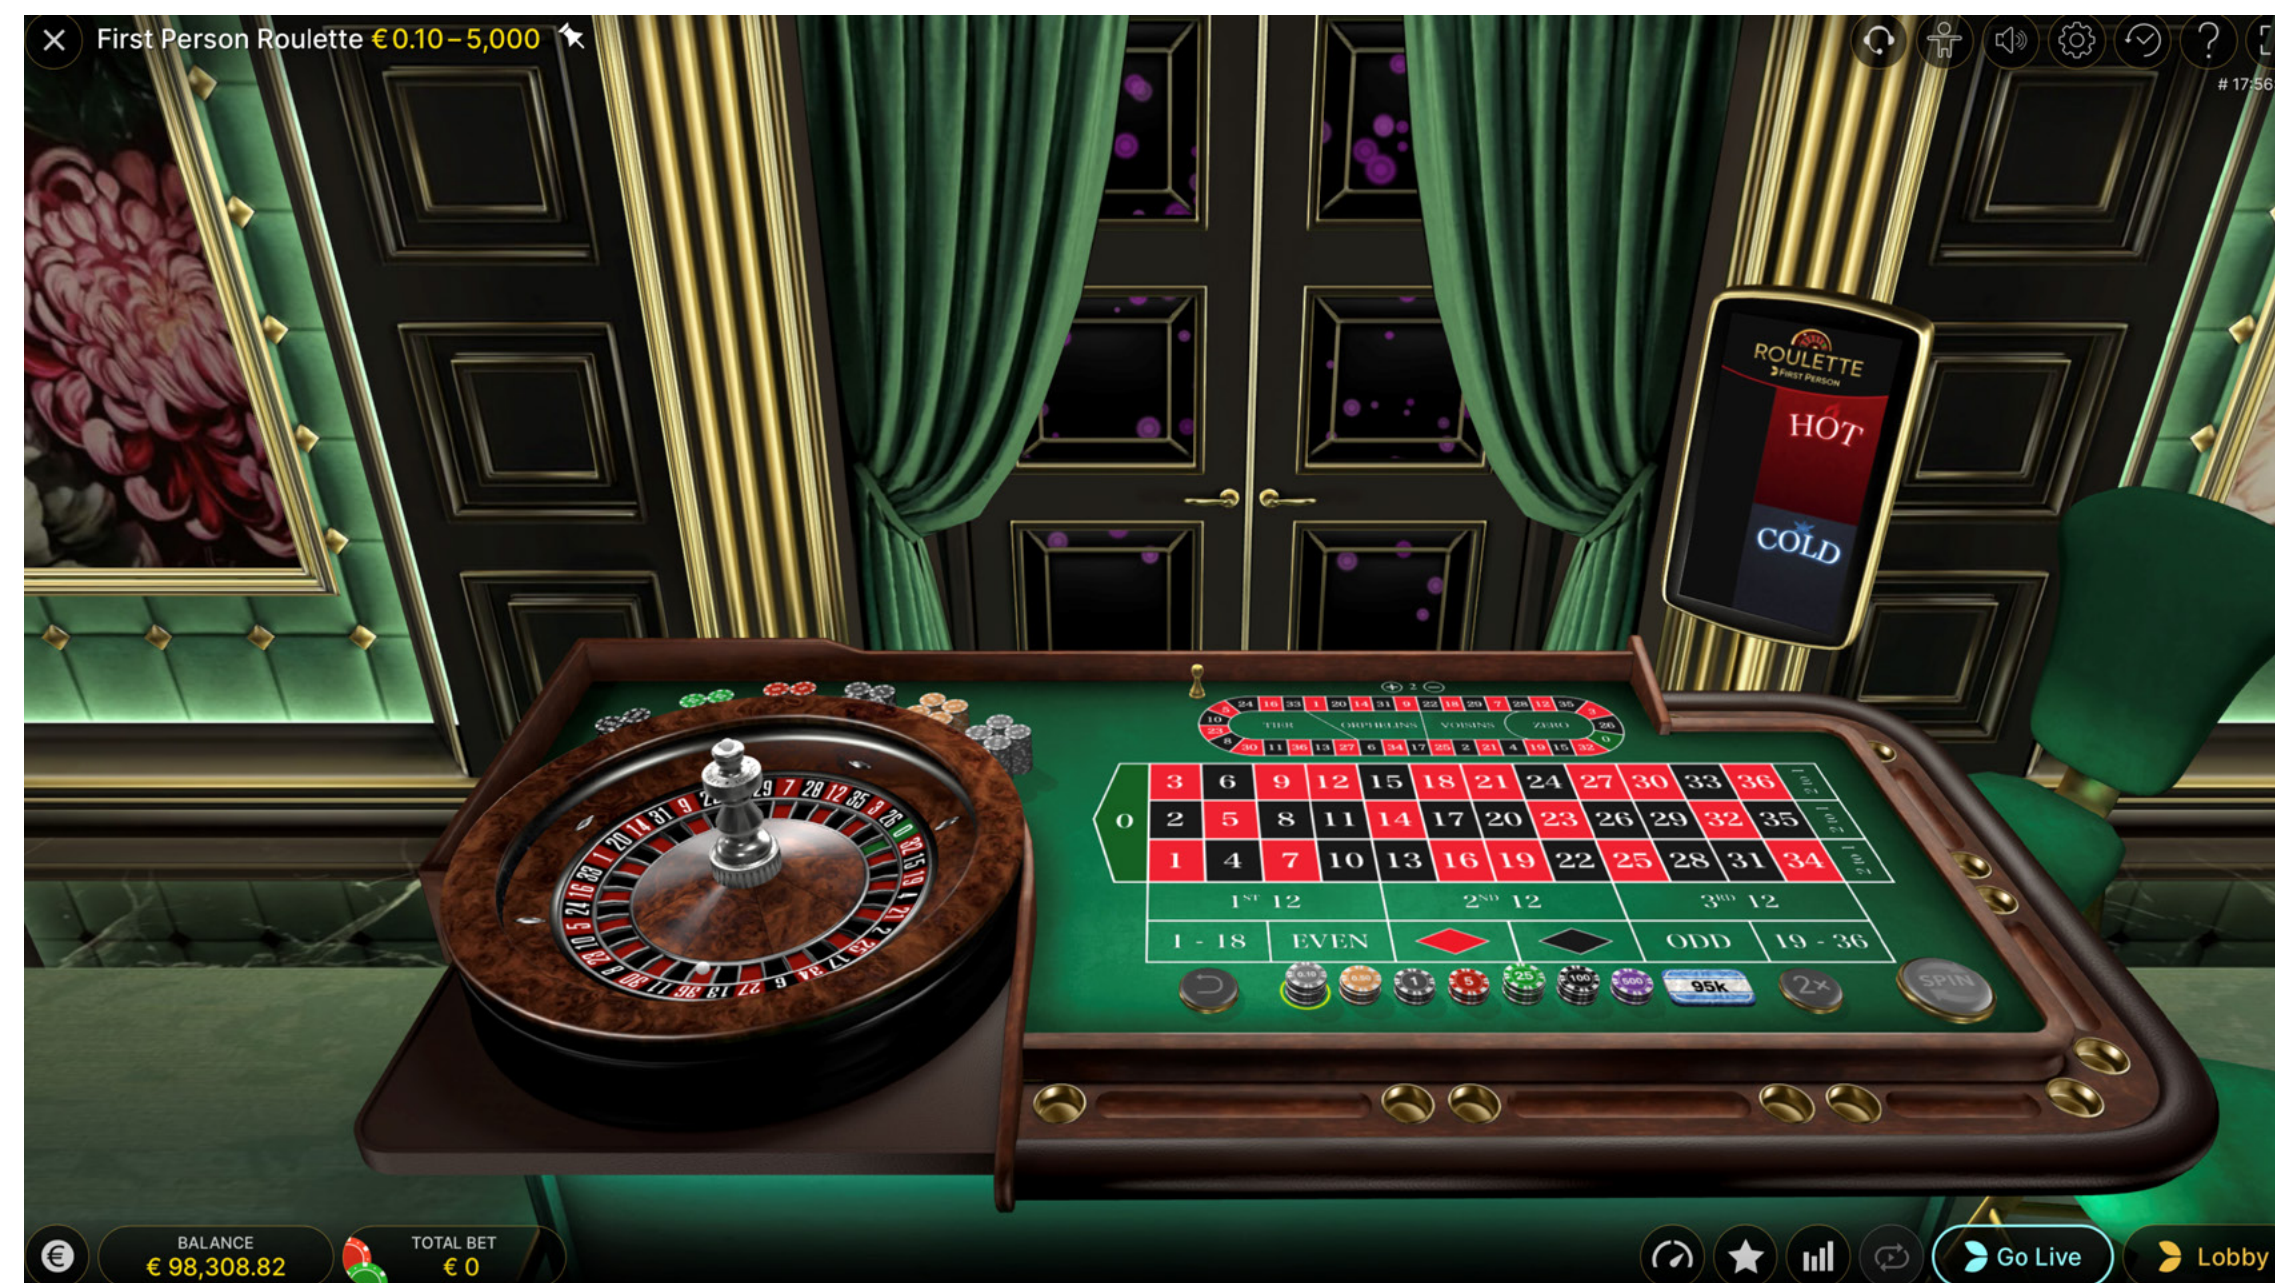

ROULETTE

FIRST PERSON

GAME OVERVIEW

VARIANTS

HOW TO PLAY

INSTANT ROULETTE

FIRST PERSON ROULETTE

DEVICES

PAYOUTS

MARKETING ASSETS

FIRST PERSON ROULETTE

Evolution First Person Roulette is a unique world-class Random Number Generator (RNG) based Roulette game. First Person Roulette is a superior version of classic single zero Roulette. With a true to life chip stack that matches the player's available balance at the player's fingertips, it's easy to be immersed in the game.

Bets are placed from the player's chip stack which is shown in 3D and updates to reflect the player's actual balance.

REBET & SPIN FOR A FASTER GAME

After placing the bets, click the 'SPIN' button to start the spin of the ball. As soon as the result of each spin is shown, two buttons appear on-screen.

'REBET & SPIN' repeats the bet the player made in the previous round and immediately spins the wheel. '2x DOUBLE & SPIN' doubles the bet the player made in the previous round and immediately spins the wheel.

FIRST PERSON AMERICAN ROULETTE

Also available as First Person American Roulette, this is the most authentic version of the classic double-zero American Roulette, offering all the usual American Roulette bets

The unique 'GO LIVE' button, is a powerful cross-selling tool that allows Evolution licensees to easily introduce RNG players to the thrill of Live Casino.