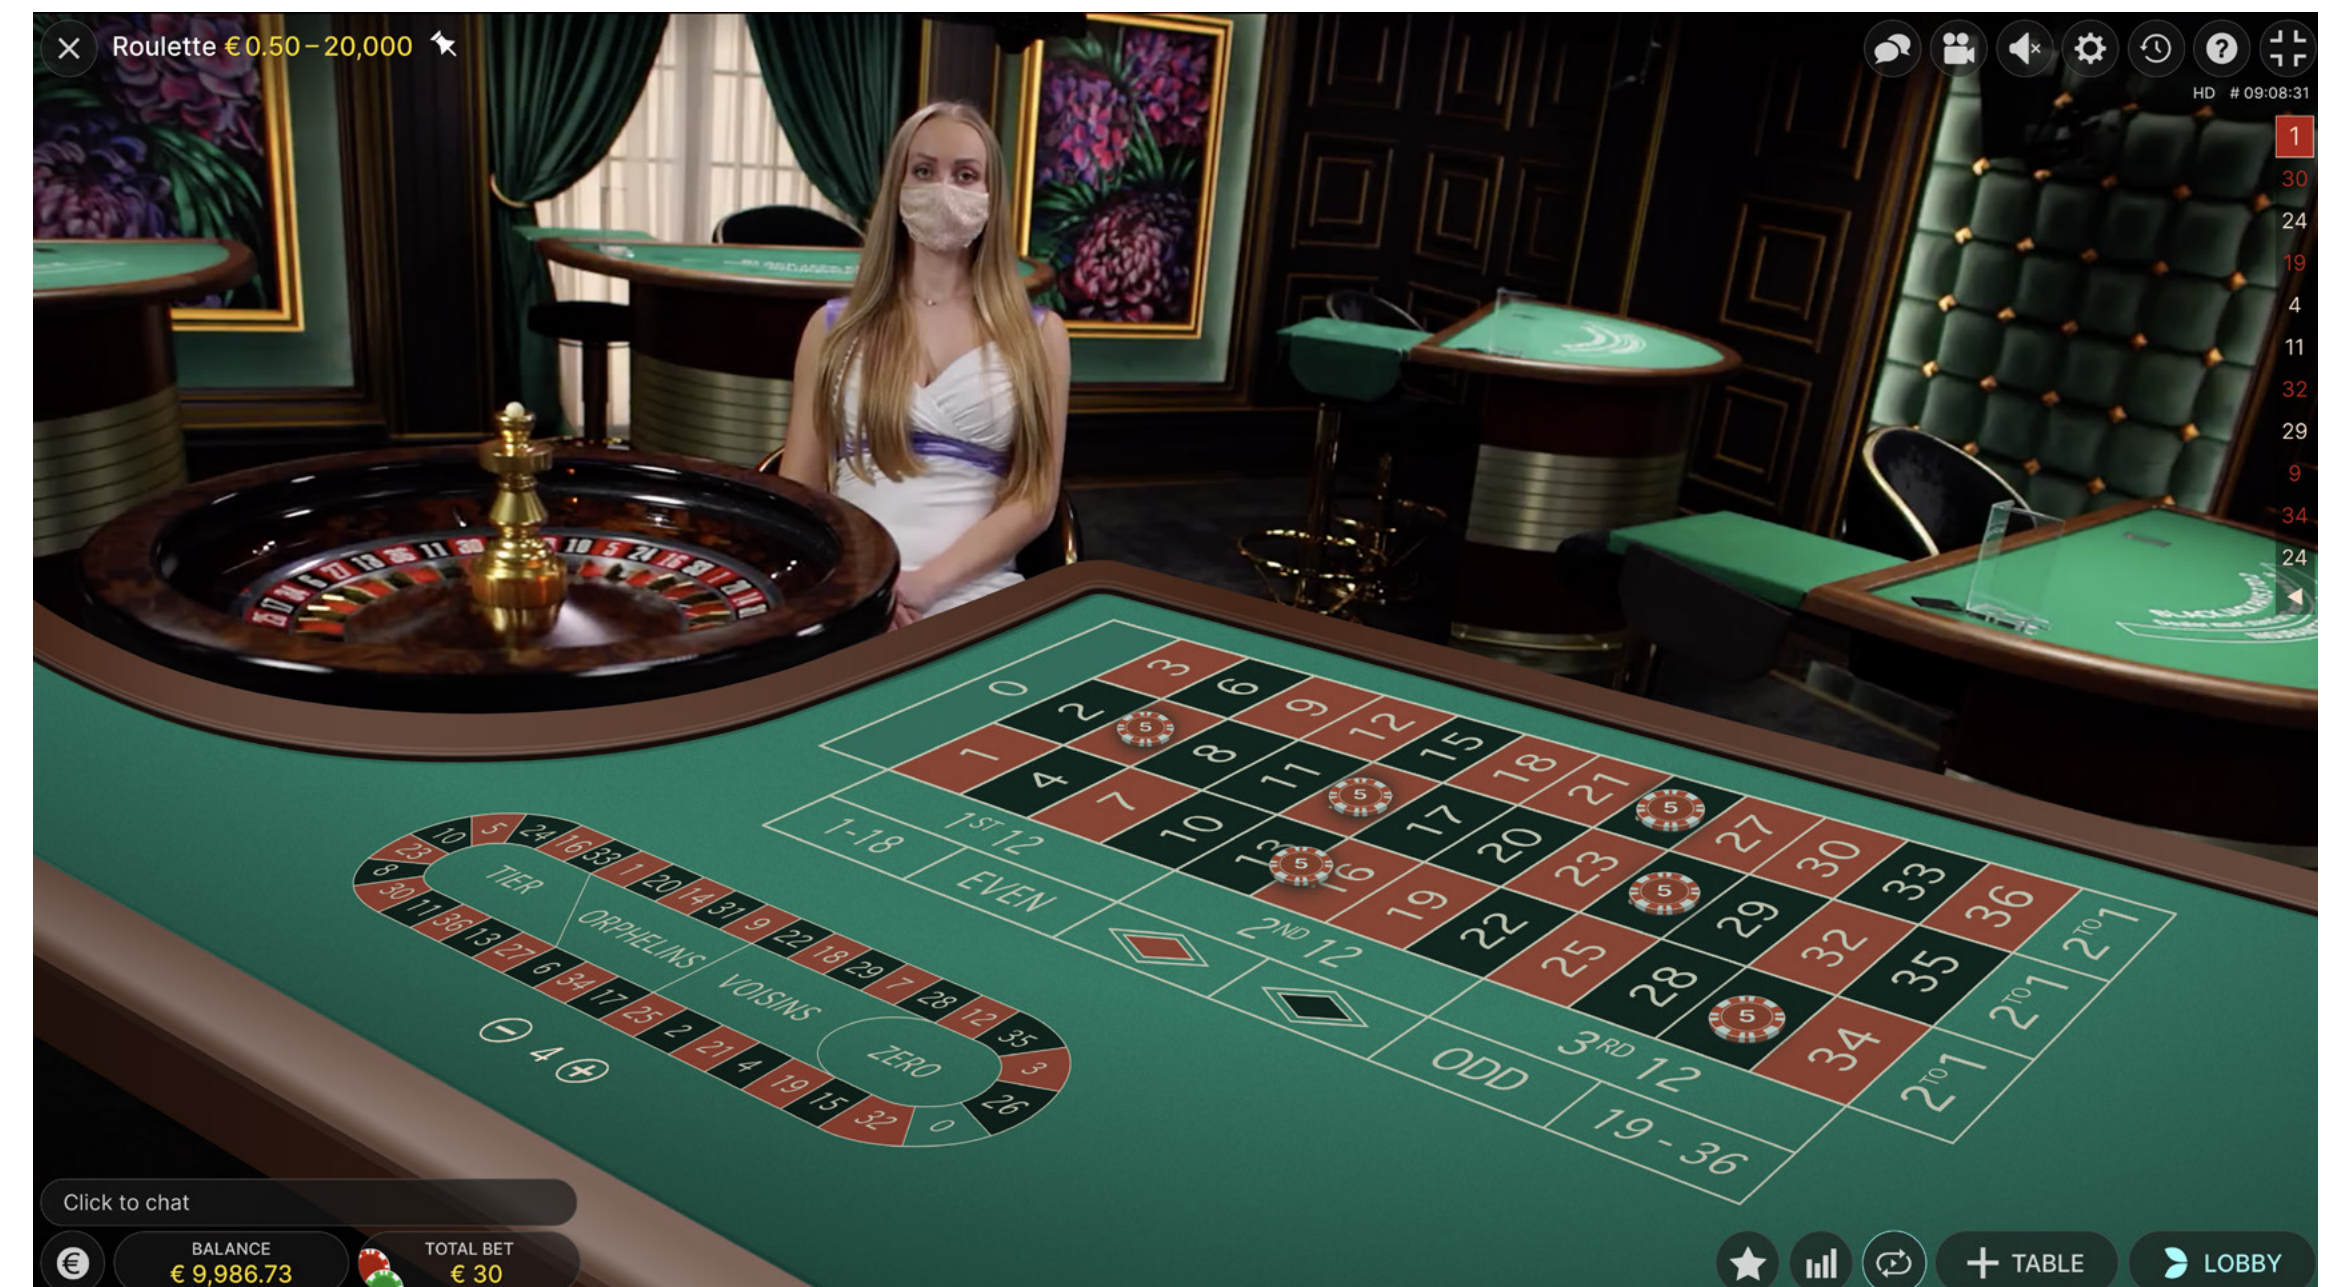

Neighbour bets are placed on a special oval or racetrack-shaped betting area that allows you to more easily place neighbour bets and other special bets. Each bet covers a different set of numbers and offers different payout odds. Bet spots will be highlighted on the betting grid when placing neighbour bets.

MARKETING ASSETS

FEATURES

FAVOURITE BETS

You can save your favourite bets, so they are easily accessible for future rounds on any Roulette table. Favourite bets allow you to save a preferred bet or a combination of different types of bets. You can save and edit a list of up to 15 of your favourite bets under different names.

Under the second tab in favourite bets, you can more easily place the 'Finale en plein' and 'Finale a cheval' special bets.

TABLE VIEW

You can choose your view of the game by clicking on the 'View' button (movie camera icon) in the toolbar. Choose between Immersive view, Classic view and 3D view. Most Roulette games offer a choice of all three views, while Double Ball Roulette offers Immersive view and Classic view.