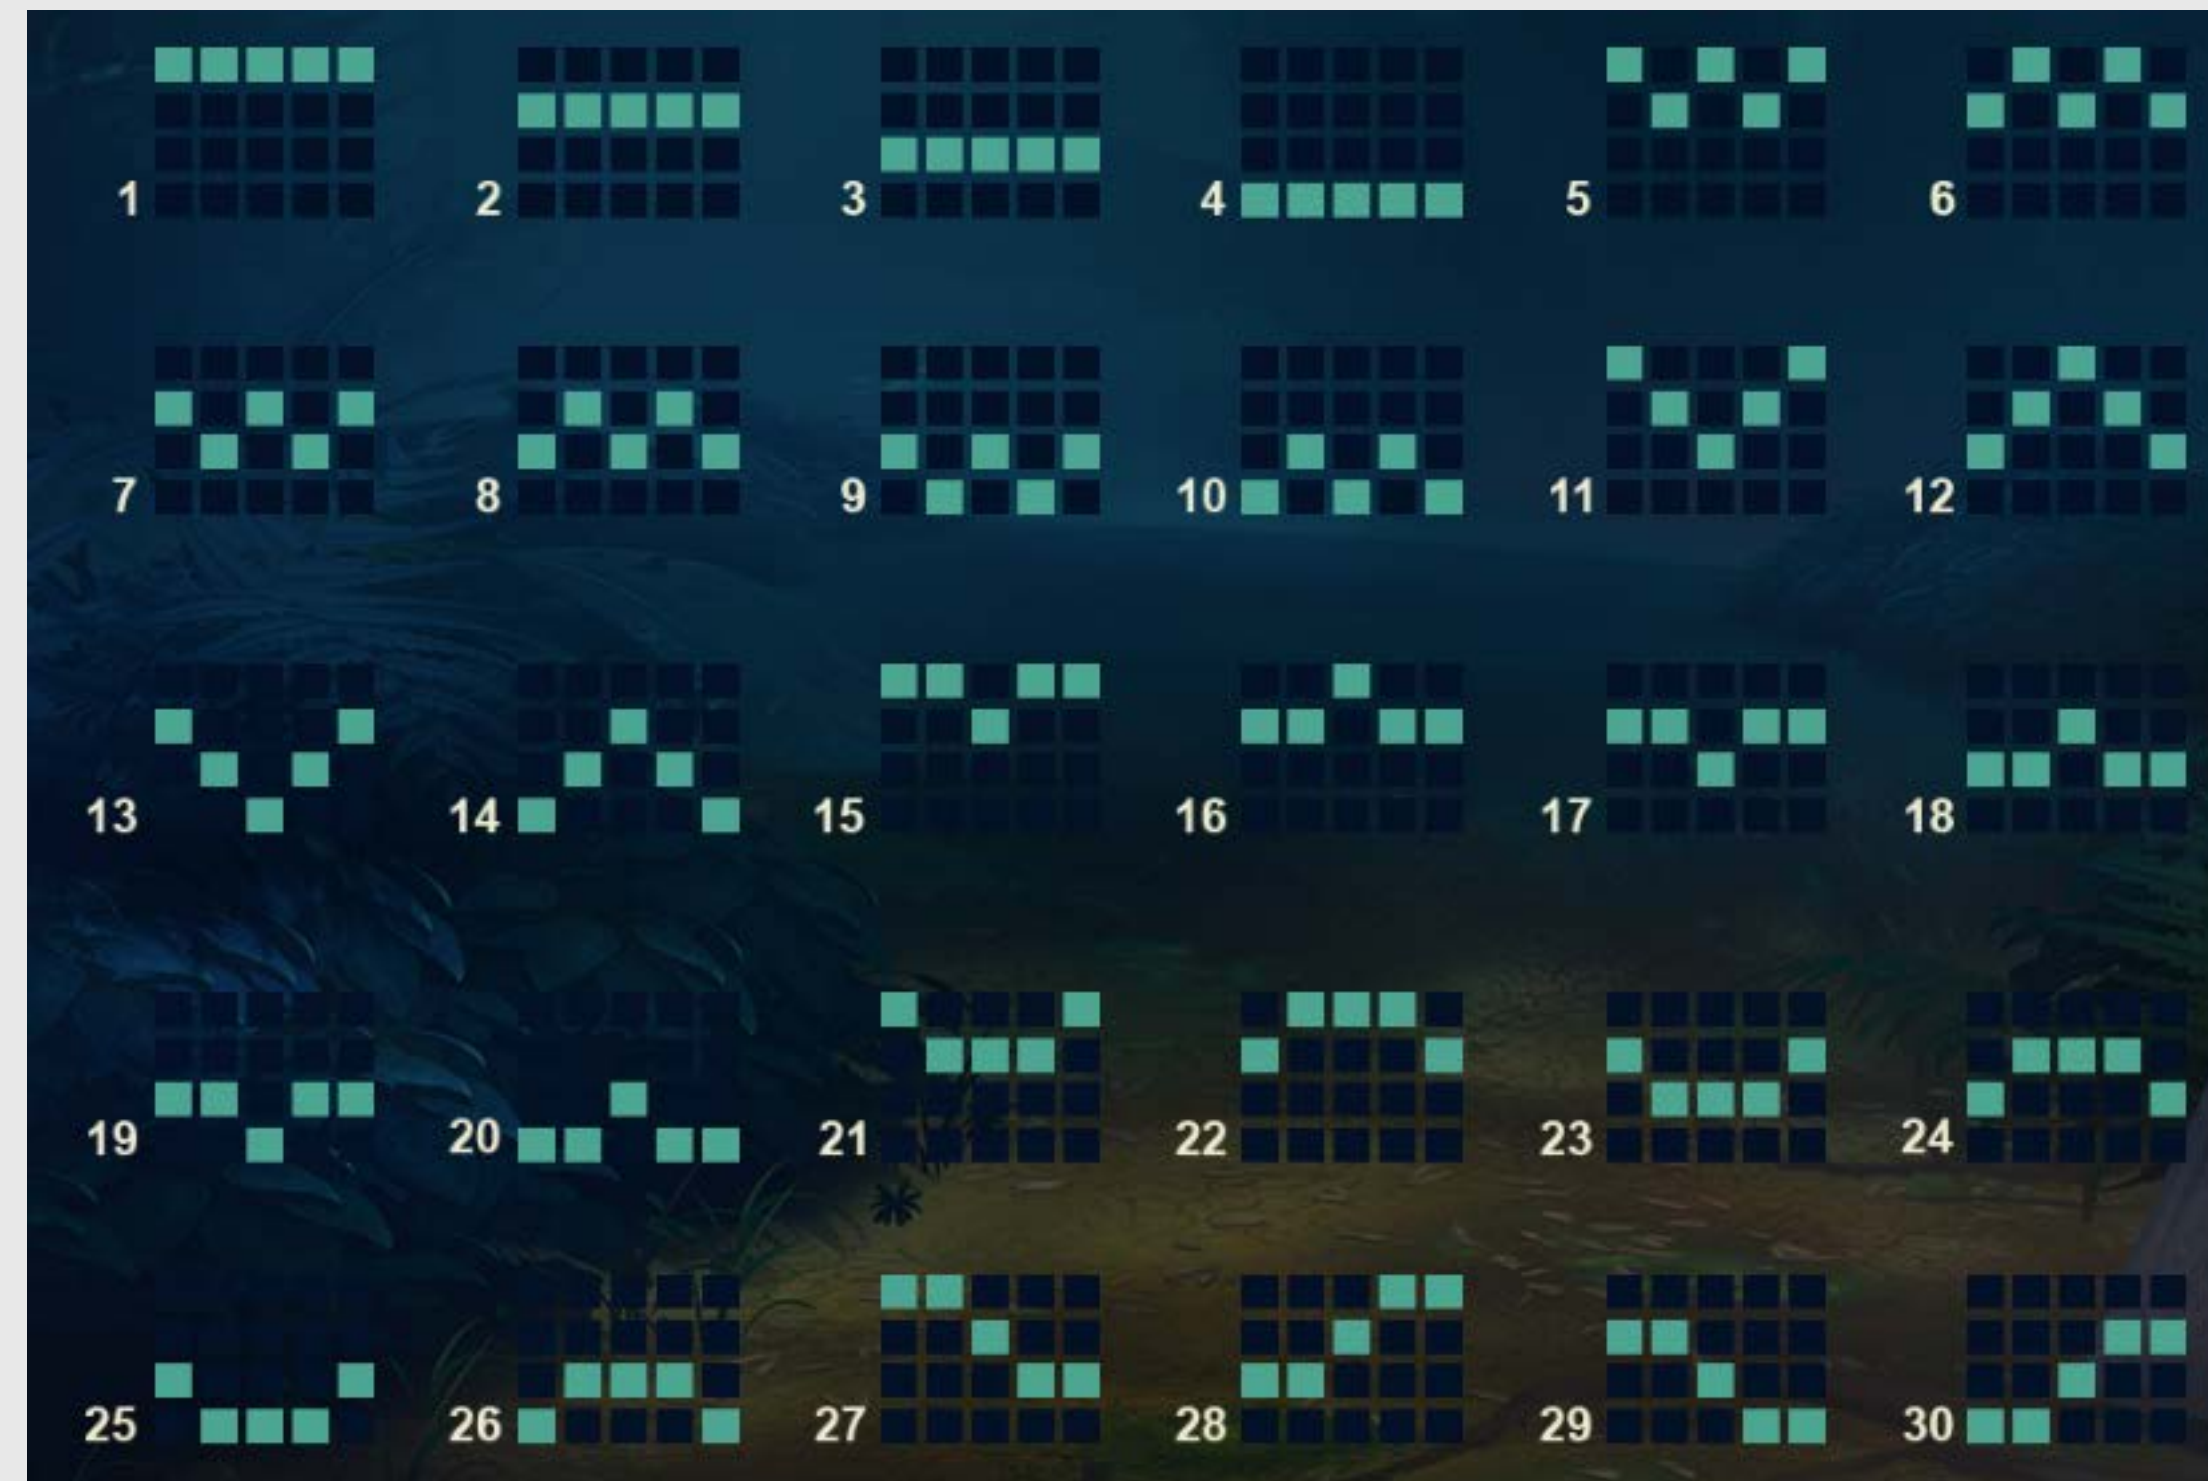

NICK AND CARA SYMBOLS

When a Cara symbol lands adjacent to a Nick symbol, it turns it into a WILD and LOCKS it for the next spin! Cara symbols that land next to previously locked Wilds will lock them for one more spin!

FREE SPINS

Landing three Free Spins symbols will award you with ten FREE SPINS! Each additional symbol awards five extra bonus spins for a maximum of twenty Free Spins! WILDS remain LOCKED for the duration of FREE SPINS!

All win lines are paid when a symbol matches a win line pattern from the leftmost side of the reels.

SUMMARY

FEATURES

WIN LINES

GAME PHRASES

PROMO PACK

GAME PHRASES

How to describe Wild Expedition: