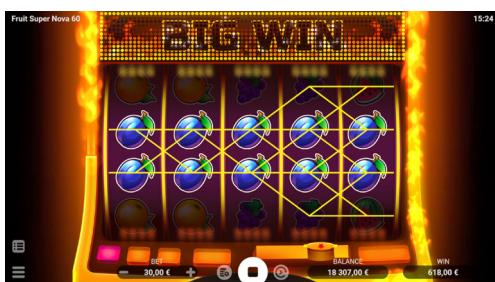

FRUIT SUPER NOVA 60

There are never too many good games, that's why we added another slot to our superb Fruit Super Nova collection – Fruit Super Nova 60.

Like other games in the Collection, Fruit Super Nova 60 remains a truly generous slot - but now it offers 60 paylines with a max win of x5100!

This difference is clearly felt at the level of game experience - the more paylines, the more bright moments and positive results players will get when playing. It's really something super fruity!

Enjoy the bounty and atmosphere of Fruit Super Nova 60!

FRUIT NOVA Super 60

Game Features

SCATTER SYMBOL

Scatter combination is formed regardless of the symbol's position on the reels.

Game Summary

Game Type VIDEO SLOT	Technology HTML5
Game Resolution FULL HD (16:9)	RTP 96.05%
Volatility LOW MED	Mobile Yes
Platforms 	Vertical View Yes

Information

Mobile + desktop	Yes
Mobile vertical	Yes
Reels (for slots)	5
Rows (for slots)	4
Bet lines (for slots)	60
Min bet (USD)	0.1
Max bet (USD)	100
Hit Frequency	15%

Win Amount

Big Win (14xBet)	1 in 78
Huge Win (25xBet)	1 in 364
Mega Win (50xBet)	1 in 1163
Epic Win (100xBet)	1 in 2871